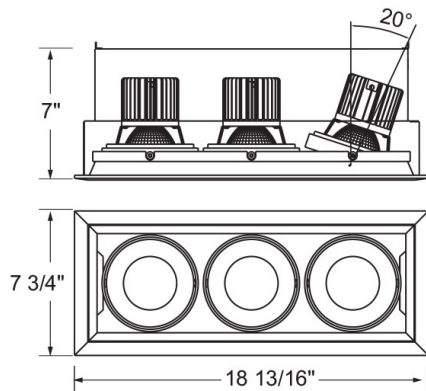

TE133LED, 3-LIGHT LED MULTIPLE RECESS

PRODUCT DETAILS

No.	:	TE133LED-30-4-01
Product Color	:	BLACK
Shade / Accent Colour	:	BLACK
Length	:	18.8125"
Width	:	7.75"
Height	:	7"
Weight	:	7lbs

LIGHT SOURCE DETAILS

Light Source Type	:	INTEGRATED LED
Input Voltage	:	120V
Bulb Voltage	:	120V
Socket Type	:	LED
Total Wattage	:	78W
Total Lumen	:	7500lm
Kelvin	:	3000K
CRI	:	90
Dimmable	:	Yes

OPTIONS AVAILABLE

ITEM NO.	FINISH	SHADE
TE133LED-30-4-01	BLACK	BLACK
TE133LED-30-4-02	WHITE	BLACK
TE133LED-30-4-0N	PLATINUM	BLACK
TE133LED-30-4-22	WHITE	WHITE

TECHNICAL DETAILS

Driver	:	Inventronics 35W Current Driver
Location	:	DRY
Approval	:	
Title 24	:	Yes
Beam Angle	:	40
Cut Hole Length	:	18"
Cut Hole Width	:	6.75"

PROJECT INFORMATION

 Job Name: Date: Category: