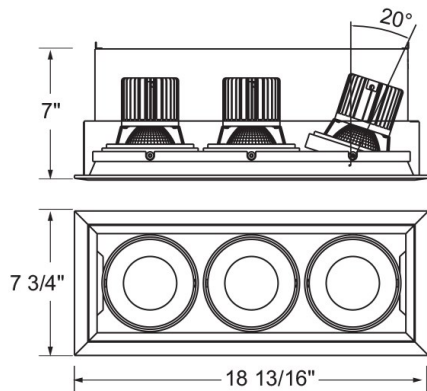

TE133LED, 3-LIGHT LED MULTIPLE RECESS

PRODUCT DETAILS

No.	:	TE133LED-30-4-02
Product Color	:	WHITE
Shade / Accent Colour	:	BLACK
Length	:	18.8125"
Width	:	7.75"
Height	:	7"
Weight	:	7lbs

LIGHT SOURCE DETAILS

Light Source Type	:	INTEGRATED LED
Input Voltage	:	120V
Bulb Voltage	:	120V
Socket Type	:	LED
Total Wattage	:	78W
Initial Lumens	:	7500lm
Kelvin	:	3000K
CRI	:	90
Dimmable	:	Yes

OPTIONS AVAILABLE

ITEM NO.	FINISH	SHADE
TE133LED-30-4-01	BLACK	BLACK
TE133LED-30-4-02	WHITE	BLACK
TE133LED-30-4-0N	PLATINUM	BLACK
TE133LED-30-4-22	WHITE	WHITE

TECHNICAL DETAILS

Driver	:	Inventronics 35W Current Driver
Location	:	DRY
Approval	:	
Title 24	:	Yes
Beam Angle	:	40
Cut Hole Length	:	18"
Cut Hole Width	:	6.75"

PROJECT INFORMATION

 Job Name: Date: Category: