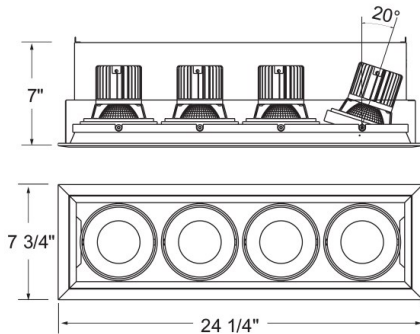

### PRODUCT DETAILS

No.	:	TE134ALED-30-4-22
Product Color	:	WHITE
Shade / Accent Colour	:	WHITE
Length	:	24.5"
Width	:	7.75"
Height	:	7"

### TECHNICAL DETAILS

Title 24	:	Yes
Beam Angle	:	40
Cut Hole Length	:	23.5"
Cut Hole Width	:	6.75"