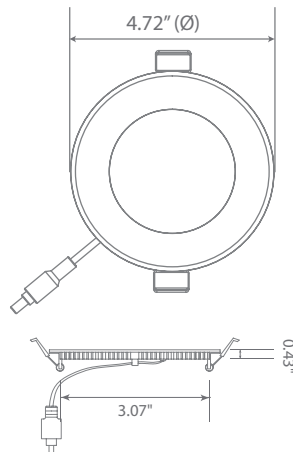

LED DLC4S-2040e

Fixture Class: 4" Slim Fixed

Product Description

LED DLC4S-2040e, made for small spaces a recessed can or tall fixture won't fit, this compact and ultra-slim 4" downlight is designed to reduce energy costs and maintenance worries. With spring action clips and a separate junction box, this 4-inch downlight eliminates housing and makes for the easiest installation ever. Only 9 watts and available in crisp Bright White (4000K), the DLC4S-2040e guarantees uniform light distribution with edge-lit LED technology. See Euri Lighting DLC4S-2000e for welcoming Soft White (3000K) and DLC4S-2050e for luminous Cool White (5000K).

Product Features

Dimmable

Abutted & Covered

No Housing Required

Damp Rated

Product Dimensions

Product Photometric Data