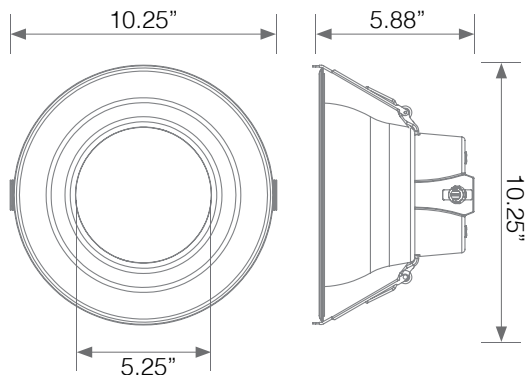

Beam Angle	Center Beam	CRI	Power Factor	Input Current	Base	Lamp Lifespan
90°	N/A	90+	0.9	0.22 A	Wire	50,000 Hrs.

Mechanical Specifications

Rating	Operational Temperature	Inner Box QTY.	Master Box QTY.	Dimensions(in.)	UPC Code
Wet Rated	-4°F - 104°F	1 pc	4 pcs	10.25"(Ø) x 5.88"(H)	811174037385

Product Dimensions

Cut-Out Size