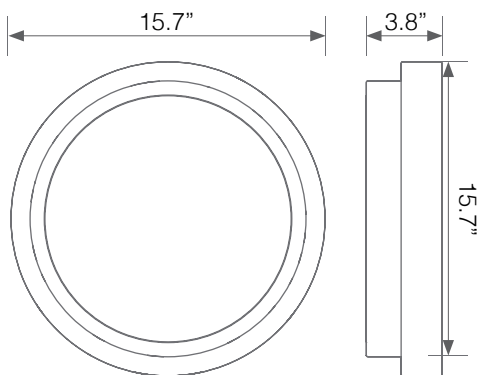

## Electrical Specifications

Model No.	Input Power	Input Voltage	Lumen Output	Beam Angle	Center Beam	CCT
EIN-CL37SL-2030e	25 W	120V/60Hz	2200 lm	180°	N/A	3000 K

CRI	Luminous Efficacy	Power Factor	Input Current	Material	Lamp Lifespan	Estimated Yearly Cost
80	88 lm/w	0.9	0.21 A	Connector	49,000 Hrs.	\$ 3.01

## Mechanical Specifications

Rating	Operational Temperature	Inner Box QTY.	Master Box QTY.	Dimensions(in.)	UPC Code
Damp Rated	-4°F - 104°F	N/A	8 pcs	15.7"(Ø) x 3.8"(H)	811174030737

## Product Dimensions

## Product Photometric Data