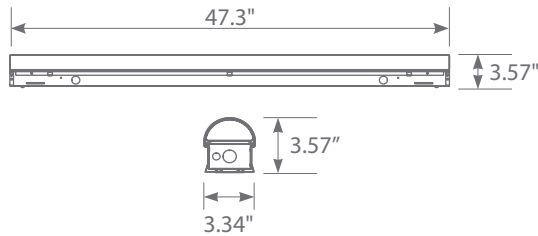

Product Dimensions