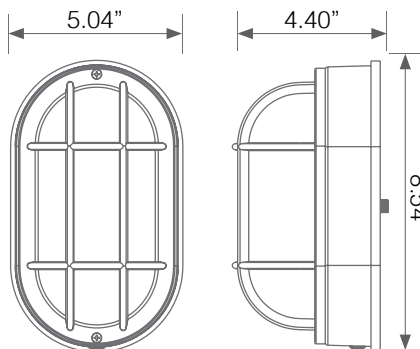

Wet Rated

Integrated LED Fixture

Electrical Specifications

Model No.	Input Power	Input Voltage	Lumen Output	Beam Angle	Center Beam	CCT
EOL-WL13BK-3100se	6.2 W	120V	434 lm	120°	N/A	2700K - 6500K

CRI	Luminous Efficacy	Power Factor	Input Current	Base	Lamp Lifespan	Estimated Yearly Cost
80	70 lm/W	0.8	0.088 A	Direct Wiring	50,000 Hrs.	\$ 0.74

Mechanical Specifications

Rating	Operational Temperature	Inner Box QTY.	Master Box QTY.	Dimensions(in.)	UPC Code
Wet Rated	-4°F - 104°F	N/A	6 pcs	5.04"(L) x 4.40"(W) x 8.54" (H)	811174039143

Product Dimensions