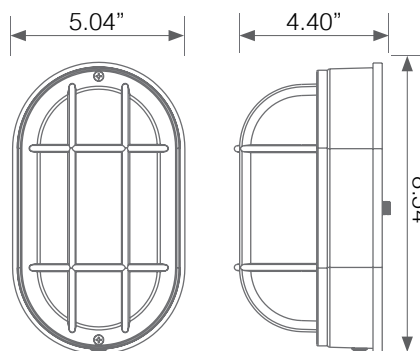

### Electrical Specifications

Model No.	Input Power	Input Voltage	Lumen Output	Beam Angle	Center Beam	CCT
EOL-WL14WH-3100se	6.2 W	120V	434 lm	120°	N/A	2700K - 6500K

CRI	Luminous Efficacy	Power Factor	Input Current	Base	Lamp Lifespan	Estimated Yearly Cost
80	70 lm/W	0.8	0.088 A	Direct Wiring	50,000 Hrs.	\$ 0.74

### Mechanical Specifications

Rating	Operational Temperature	Inner Box QTY.	Master Box QTY.	Dimensions(in.)	UPC Code
Wet Rated	-4°F - 104°F	N/A	6 pcs	5.04"(L) x 4.40"(W) x 8.54" (H)	811174039167

### Product Dimensions