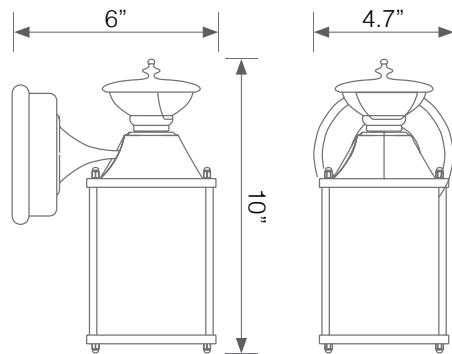

Matte Black Aluminum Die Cast & Acid Glass Lens

100W
REPLACEMENT

- 17W**
17 Watts
- 2700K CCT**
Warm White
- Twin Pack**
- Flicker Free Driver**
- 90+ CRI**
True COLOR
- Wet Rated**
- Integrated LED Fixture**

Electrical Specifications

Model No.	Input Power	Input Voltage	Lumen Output	Beam Angle	Center Beam	CCT
EOL-WL56BLK-1220cec	17 W	120 V	1600 lm	150°	N/A	2700 K
CRI	Luminous Efficacy	Power Factor	Input Current	Base	Lamp Lifespan	Estimated Yearly Cost
90	94 lm/W	0.9	0.14 A	Direct Wiring	25,000 Hrs.	\$2.04

Mechanical Specifications

Rating	Operational Temperature	Inner Box QTY.	Master Box QTY.	Dimensions(in.)	UPC Code
Wet Rated	-4°F - 104°F	1 pcs	6 pcs	4.7"(L) x 6"(W) x 10" (H)	811174032588

Product Dimensions