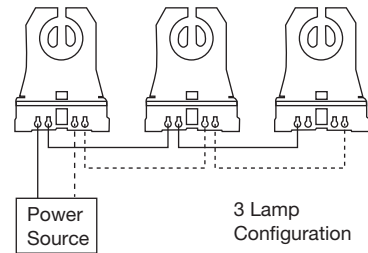

## INSTALLATION - BYPASS (UL Type B) SINGLE ENDED WIRING DIAGRAM

Diagram A - Non-Shunted

Diagram B - Shunted

Step 1. Cut all wires connected to the existing ballast, remove the ballast.

Step 2. Wire a line and neutral wire to the socket as shown in the above wiring diagram. If shunted sockets are present use the Double Ended wiring diagram below.

## INSTALLATION - BYPASS (UL Type B) DOUBLE ENDED WIRING DIAGRAM

Instant Start (Shunted Socket) Configuration

Programmed Start or Rapid Start (Non-shunted socket) Configuration

Step 1. Cut all wires connected to the existing ballast, remove the ballast.