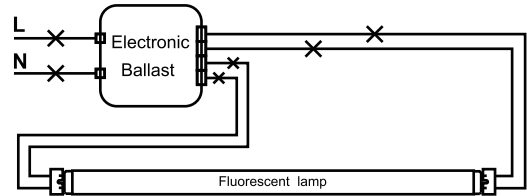

Programmed Start or Rapid Start (Non-shunted socket) Configuration