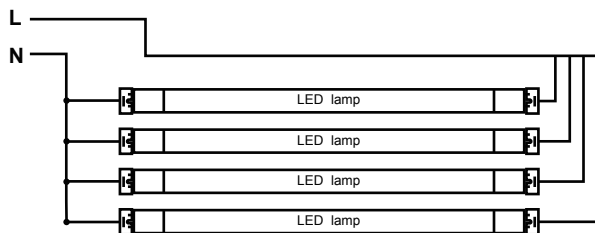

## INSTALLATION - BYPASS (UL Type B) DOUBLE ENDED WIRING DIAGRAM

Instant Start (Shunted Socket) Configuration

Programmed Start or Rapid Start (Non-shunted socket) Configuration

Step 1. Cut all wires connected to the existing ballast, remove the ballast.

Step 2. Connect the lamps according to the above wiring diagram