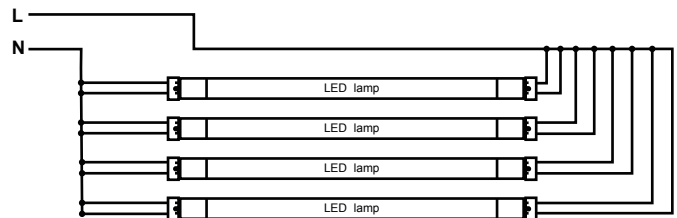

## INSTALLATION - BYPASS (UL Type B) DOUBLE ENDED WIRING DIAGRAM

Instant Start (Shunted Socket) Configuration

Programmed Start or Rapid Start (Non-shunted socket) Configuration

Step 1. Cut all wires connected to the existing ballast, remove the ballast.

Step 2. Connect the lamps according to the above wiring diagram