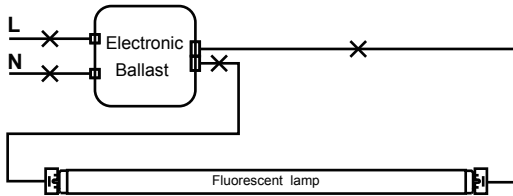

HYBrid T8 (UL Type A+B)

INSTALLATION - BYPASS (UL Type B) DOUBLE ENDED WIRING DIAGRAM

Instant Start (Shunted Socket) Configuration