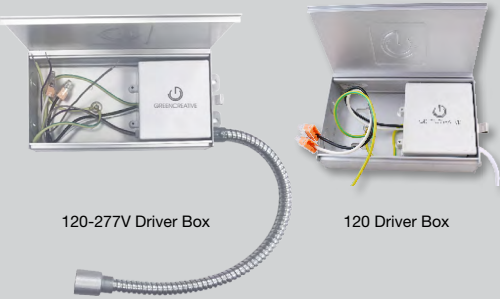

ACCESSORIES

Model	Product	Description	Model	Product	Description
NCPLATE/T4689	98501	New Construction or Remodel Plate for T-Grid ceilings for use with 4" and 6" models	NCDLR4TRIMBL	98345	4" THINFIT EXT Series Black Trim
NCPLATE468	98502	New Construction Plate for Stud/Joist mounting for use with 4", 6" and 8" models	NCDLR4TRIMBN	98346	4" THINFIT EXT Series Brushed Nickel Trim
NCPLATEJB	98583	Additional J-Box for new construction plate installation	NCDLR4TRIMBZ	98347	4" THINFIT EXT Series Bronze Trim
NCDLCON6	98236	THINFIT EXT 120V Series 6ft extension cable	NCDLR6TRIMBL	98348	6" THINFIT EXT Series Black Trim
NCDLCON20	98237	THINFIT EXT 120V Series 20ft extension cable	NCDLR6TRIMBN	98349	6" THINFIT EXT Series Brushed Nickel Trim
DLNC4GOOF/R	97847	4" THINFIT EXT Series GOOF RING	NCDLR6TRIMBZ	98350	6" THINFIT EXT Series Bronze Trim
DLNC6GOOF/R	97848	6" THINFIT EXT Series GOOF RING	NCDLR8TRIMBL	98365	8" THINFIT EXT Series Black Trim
DLNC8GOOF	98238	8" THINFIT EXT Series GOOF RING	NCDLR8TRIMBN	98366	8" THINFIT EXT Series Brushed Nickel Trim
			NCDLR8TRIMBZ	98367	8" THINFIT EXT Series Bronze Trim

APPLICATIONS

Office

Retail

120-277V Driver Box

120 Driver Box

Makes Fixture Wiring Easier

The THINFIT EXT family is engineered to make wiring easier than ever before. With its quick connectors, double knock-outs and the large wiring space, it is the ideal companion for daisy chain wiring in accordance with the National Electric Code requirements, or for adding an Emergency unit, making retrofit of any residential or commercial applications a snap. In addition, both the 120V and the 120-277V, with its flexible conduit, have a quick disconnect on the cable that help reducing the installation time even more.