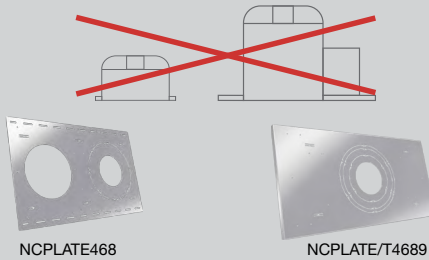

THINFIT FAMILY

THINFIT
SERIES

THINFIT EXT

THINFIT 277V EXT

At less than 1.5" deep, the THINFIT EXT family of shallow, 4", 6", and 8" recessed fixtures are a great solution for many commercial and residential downlight applications. The shallow fixture depth makes it ideal for installation into soffits and bulkheads that utilize typical 2x4" construction, and with light output up to 1920 lumens, the THINFIT EXT fixtures are great for higher mounting height applications as well. The wet location, IC and Airtight fixture ratings mean that the THINFIT EXT can be used in shallow bathroom, kitchen and outdoor applications where other fixtures are unable to fit. The THINFIT EXT family of fixtures are a cost effective and attractive solution for many lighting projects.

APPLICATIONS

Office

Retail

120-277V Driver Box

120 Driver Box

Makes Fixture Wiring Easier

The THINFIT EXT family is engineered to make wiring easier than ever before. With its quick connectors, double knock-outs and the large wiring space, it is the ideal companion for daisy chain wiring in accordance with the National Electric Code requirements, or for adding an Emergency unit, making retrofit of any residential or commercial applications a snap. In addition, both the 120V and the 120-277V, with its flexible conduit, have a quick disconnect on the cable that help reducing the installation time even more.

No J-box or Housing Needed

THINFIT EXT fixtures install directly into the ceiling without the need for an additional J-box or recessed can. All you need is a hole in the ceiling, wire the driver, connect it to the fixture and use the springs action clips to sit the fixture flush and secured in the ceiling in no-time. For new construction installation, a set of New Construction Plate accessories are also available for both T-Grid and drywall with studs or joists installation.