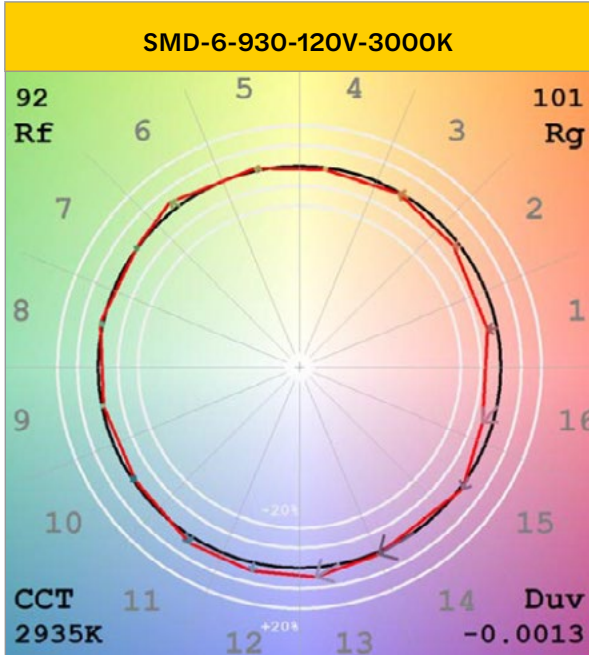

LED Luminaires

Surface Mount Downlights

Photometrics*

SMD-6-930-120V-3000K

*The below diagrams and zonal lumen summaries represent each fixture at highest wattage selection and at 3000K. For complete photometry/IES files, please visit our website.

Zonal Lumen Summary		
Zone	Lumens	%Lamp
0° - 10°	26.65	3.24%
10° - 20°	71.42	8.69%
20° - 30°	107.41	13.06%
30° - 40°	128.35	15.61%
40° - 50°	132.37	16.10%
50° - 60°	119.78	14.57%
60° - 70°	94.82	11.53%
70° - 80°	65.47	7.96%
80° - 90°	38.00	4.62%
0° - 90°	784.29	95.38%

Spacing Criterion	
0-270°	1.23
90°-180°	1.24

Color Metrics	
RF	92
RG	101