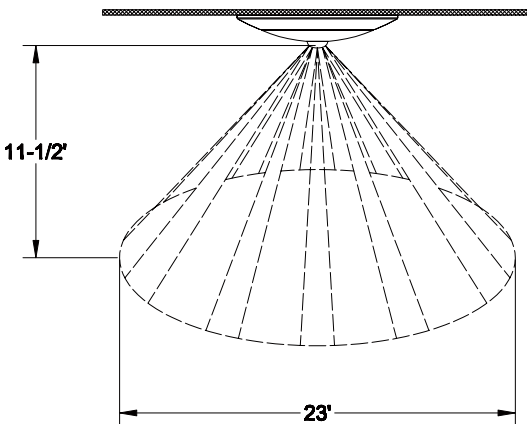

Surface Mount Downlights

Driver Compatibility List

Dimmer Compatibility List		
Dimmer Brand	Series	Dimmer Model
LUTRON	Maestro C-L	MACL-153M
LUTRON	Skylark C-L	SCL-153P
LUTRON	Diva C-L	DVCL-153P
LEGRAND	Radiant	RHCL453PTC
LEGRAND	Harmony	DCL453PTCCCV6
LEGRAND	Harmony	HCL453PTCCCV6
LUTRON	Skylark	CTCL-153PDH-WH
LUTRON	Toggler	TGCL-153PH-WH
LEVITON	Illumena Tech	R50-IPL06-10M
LUTRON	Diva C-L	DVWCL-153PH-WH

PIR Sensor Detection Range