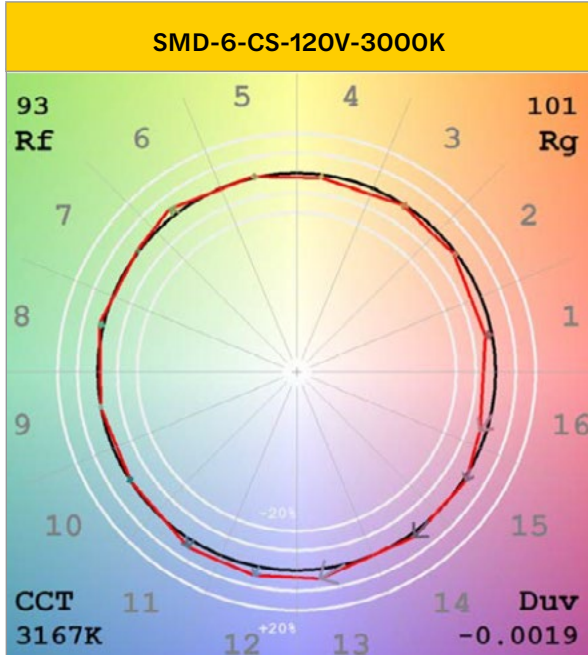

Surface Mount Downlights

Photometrics*

SMD-6-CS-120V-3000K

*The below diagrams and zonal lumen summaries represent each fixture at highest wattage selection and at 3000K. For complete photometry/IES files, please visit our website.

Color Metrics

RF	93
RG	101

Zonal Lumen Summary

Zone	Lumens	%Lamp
0° - 10°	43.57	3.44%
10° - 20°	116.90	9.22%
20° - 30°	176.00	13.88%
30° - 40°	209.30	16.51%
40° - 50°	215.69	17.02%
50° - 60°	195.17	15.40%
60° - 70°	150.19	11.85%
70° - 80°	91.11	7.19%
80° - 90°	34.23	2.70%
0° - 90°	1232.16	97.20%
90° - 180°	36.89	2.77%
0° - 180°	1331.38	100%

Spacing Criterion

0-270°	1.24
90°-180°	1.23