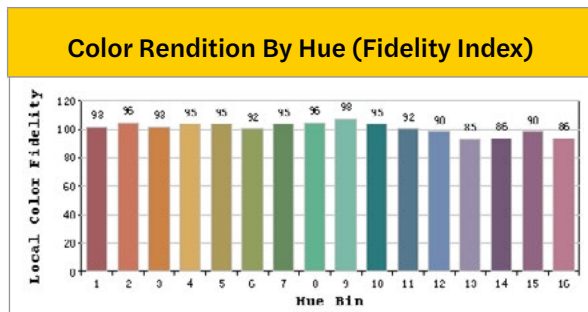

Surface Mount Downlights

Photometrics*

SMD-6-CS-120V-3000K

*The below diagrams and zonal lumen summaries represent each fixture at highest wattage selection and at 3000K. For complete photometry/IES files, please visit our website.

Color Metrics

RF	93
RG	101

Zonal Lumen Summary

Zone	Lumens	%Lamp
0° - 10°	43.57	3.44%
10° - 20°	116.90	9.22%
20° - 30°	176.00	13.88%
30° - 40°	209.30	16.51%
40° - 50°	215.69	17.02%
50° - 60°	195.17	15.40%
60° - 70°	150.19	11.85%
70° - 80°	91.11	7.19%
80° - 90°	34.23	2.70%
0° - 90°	1232.16	97.20%
90° - 180°	36.89	2.77%
0° - 180°	1331.38	100%

Spacing Criterion

0-270°	1.24
90°-180°	1.23