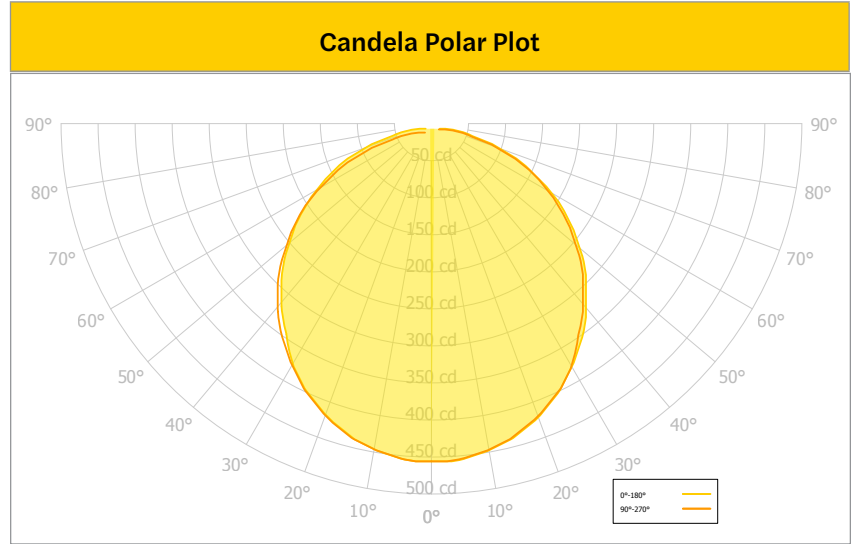

Surface Mount Downlights

Photometrics*

SMD-6-CS-120V-3000K

*The below diagrams and zonal lumen summaries represent each fixture at highest wattage selection and at 3000K. For complete photometry/IES files, please visit our website.

Color Metrics

RF	93
RG	101

Zonal Lumen Summary

Zone	Lumens	%Lamp
0° - 10°	43.57	3.44%
10° - 20°	116.90	9.22%
20° - 30°	176.00	13.88%
30° - 40°	209.30	16.51%
40° - 50°	215.69	17.02%
50° - 60°	195.17	15.40%
60° - 70°	150.19	11.85%
70° - 80°	91.11	7.19%
80° - 90°	34.23	2.70%
0° - 90°	1232.16	97.20%
90° - 180°	36.89	2.77%
0° - 180°	1331.38	100%

Spacing Criterion

0-270°	1.24
90°-180°	1.23