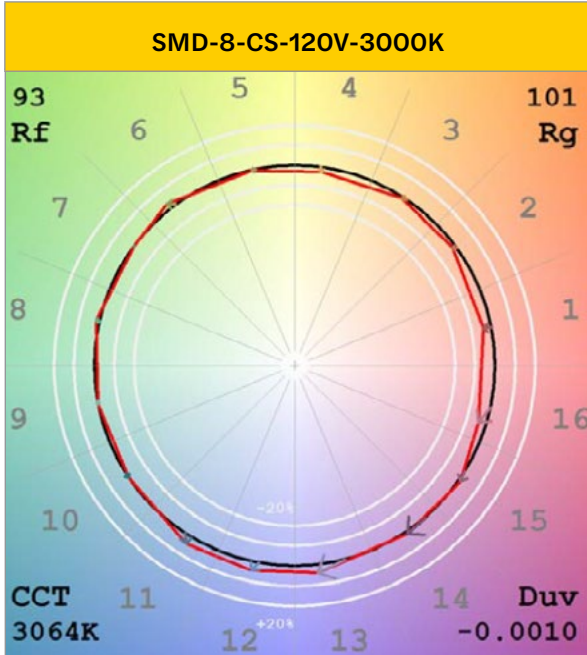

LED Luminaires

Surface Mount Downlights

Photometrics*

SMD-8-CS-120V-3000K

*The below diagrams and zonal lumen summaries represent each fixture at highest wattage selection and at 3000K. For complete photometry/IES files, please visit our website.

Zonal Lumen Summary		
Zone	Lumens	%Lamp
0° - 10°	51.93	3.31%
10° - 20°	139.86	8.91%
20° - 30°	212.11	13.52%
30° - 40°	256.45	16.35%
40° - 50°	266.28	16.97%
50° - 60°	242.90	15.48%
60° - 70°	189.58	12.08%
70° - 80°	117.22	7.47%
80° - 90°	50.71	3.23%
0° - 90°	1527.05	97.33%
90° - 180°	41.92	2.67%
0° - 180°	1568.97	100%

Spacing Criterion	
0-270°	1.25
90°-180°	1.24

Color Metrics	
RF	93
RG	101