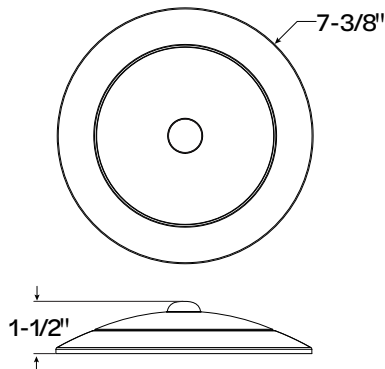

### Dimensions

4" Surface Mount Downlight  
SMD-4-CS-120V

6" Surface Mount Downlight  
SMD-6-CS-120V

8" Surface Mount Downlight  
SMD-8-CS-120V

4" Surface Mount Downlight with  
PIR SMD-4-CS-120V-PIR

6" Surface Mount Downlight with  
PIR SMD-6-CS-120V-PIR