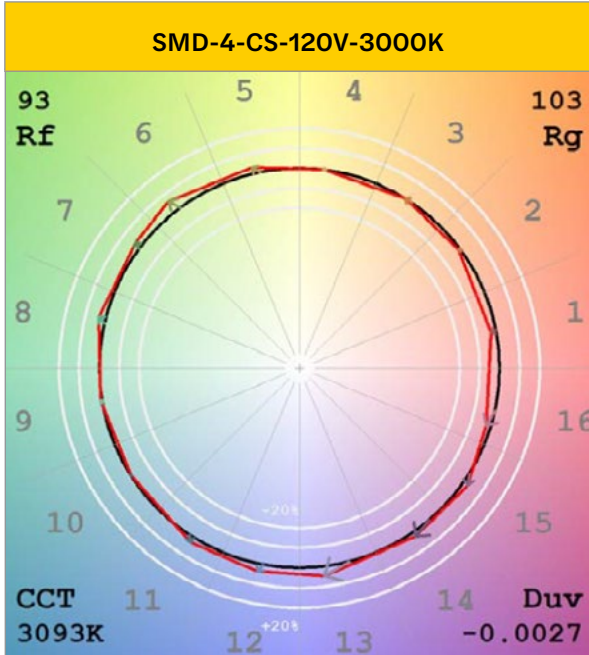

LED Luminaires

Surface Mount Downlights

Photometrics*

SMD-4-CS-120V-3000K

*The below diagrams and zonal lumen summaries represent each fixture at highest wattage selection and at 3000K. For complete photometry/IES files, please visit our website.

Zonal Lumen Summary

Zone	Lumens	%Lamp
0° - 10°	30.94	3.36%
10° - 20°	83.01	9.02%
20° - 30°	124.95	13.58%
30° - 40°	149.57	16.26%
40° - 50°	154.56	16.80%
50° - 60°	140.44	15.27%
60° - 70°	110.19	11.98%
70° - 80°	70.01	7.61%
80° - 90°	31.36	3.41%
0° - 90°	895.03	97.29%

Spacing Criterion

0-270°	1.23
90°-180°	1.24

Color Metrics

RF	93
RG	103