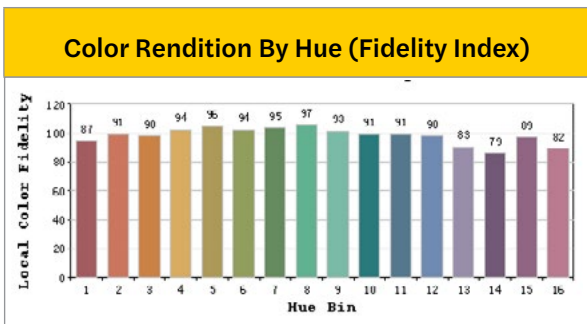

LED Luminaires

Surface Mount Downlights

Photometrics*

SMD-6-CS-120V-PIR-3000K

*The below diagrams and zonal lumen summaries represent each fixture at highest wattage selection and at 3000K. For complete photometry/IES files, please visit our website.

Color Metrics

RF	90
RG	97

Zonal Lumen Summary

Zone	Lumens	%Lamp
0° - 10°	51.93	3.31%
10° - 20°	139.86	8.91%
20° - 30°	212.11	13.52%
30° - 40°	256.45	16.35%
40° - 50°	266.28	16.97%
50° - 60°	242.90	15.48%
60° - 70°	189.58	12.08%
70° - 80°	117.22	7.47%
80° - 90°	50.71	3.23%
0° - 90°	1527.05	97.33%
90° - 180°	53.05	4.05%
0° - 180°	1308.94	100%

Spacing Criterion

0-270°	1.25
90°-180°	1.24