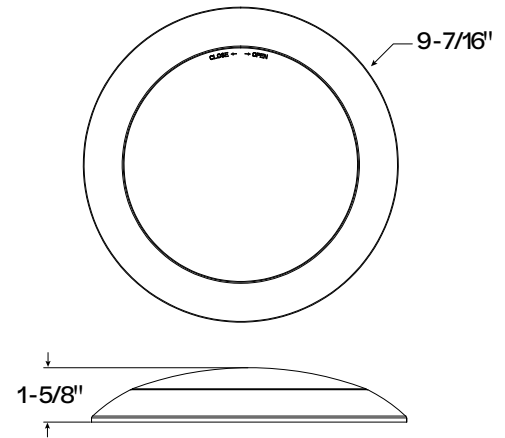

### Dimensions

4" Surface Mount Downlight  
SMD-4-CS-120V

6" Surface Mount Downlight  
SMD-6-CS-120V

8" Surface Mount Downlight  
SMD-8-CS-120V

4" Surface Mount Downlight with  
PIR SMD-4-CS-120V-PIR

6" Surface Mount Downlight with  
PIR SMD-6-CS-120V-PIR