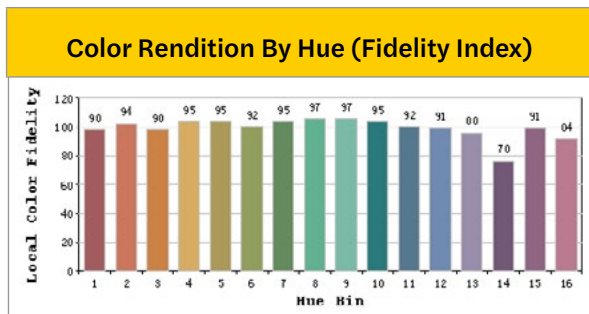

LED Luminaires

Surface Mount Downlights

Photometrics*

SMD-6-930-120V-3000K

*The below diagrams and zonal lumen summaries represent each fixture at highest wattage selection and at 3000K. For complete photometry/IES files, please visit our website.

Zonal Lumen Summary		
Zone	Lumens	%Lamp
0° - 10°	26.65	3.24%
10° - 20°	71.42	8.69%
20° - 30°	107.41	13.06%
30° - 40°	128.35	15.61%
40° - 50°	132.37	16.10%
50° - 60°	119.78	14.57%
60° - 70°	94.82	11.53%
70° - 80°	65.47	7.96%
80° - 90°	38.00	4.62%
0° - 90°	784.29	95.38%

Spacing Criterion	
0-270°	1.23
90°-180°	1.24

Color Metrics	
RF	92
RG	101