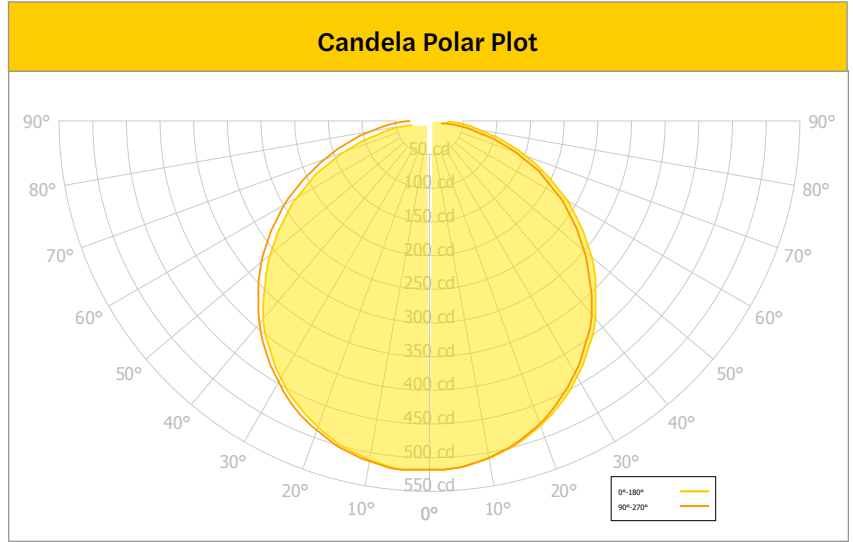

LED Luminaires

Surface Mount Downlights

Photometrics*

SMD-8-CS-120V-3000K

*The below diagrams and zonal lumen summaries represent each fixture at highest wattage selection and at 3000K. For complete photometry/IES files, please visit our website.

Zonal Lumen Summary		
Zone	Lumens	%Lamp
0° - 10°	51.93	3.31%
10° - 20°	139.86	8.91%
20° - 30°	212.11	13.52%
30° - 40°	256.45	16.35%
40° - 50°	266.28	16.97%
50° - 60°	242.90	15.48%
60° - 70°	189.58	12.08%
70° - 80°	117.22	7.47%
80° - 90°	50.71	3.23%
0° - 90°	1527.05	97.33%
90° - 180°	41.92	2.67%
0° - 180°	1568.97	100%

Spacing Criterion	
0-270°	1.25
90°-180°	1.24

Color Metrics	
RF	93
RG	101