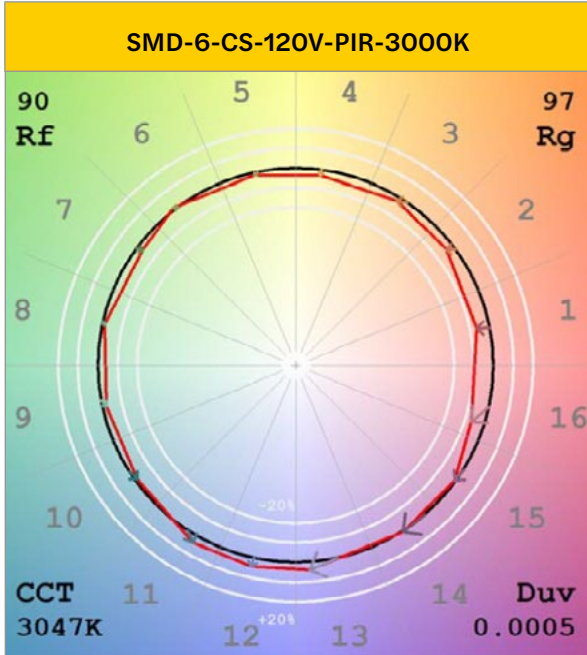

LED Luminaires

Surface Mount Downlights

Photometrics*

SMD-6-CS-120V-PIR-3000K

*The below diagrams and zonal lumen summaries represent each fixture at highest wattage selection and at 3000K. For complete photometry/IES files, please visit our website.

Color Metrics

RF	90
RG	97

Zonal Lumen Summary

Zone	Lumens	%Lamp
0° - 10°	51.93	3.31%
10° - 20°	139.86	8.91%
20° - 30°	212.11	13.52%
30° - 40°	256.45	16.35%
40° - 50°	266.28	16.97%
50° - 60°	242.90	15.48%
60° - 70°	189.58	12.08%
70° - 80°	117.22	7.47%
80° - 90°	50.71	3.23%
0° - 90°	1527.05	97.33%
90° - 180°	53.05	4.05%
0° - 180°	1308.94	100%

Spacing Criterion

0-270°	1.25
90°-180°	1.24