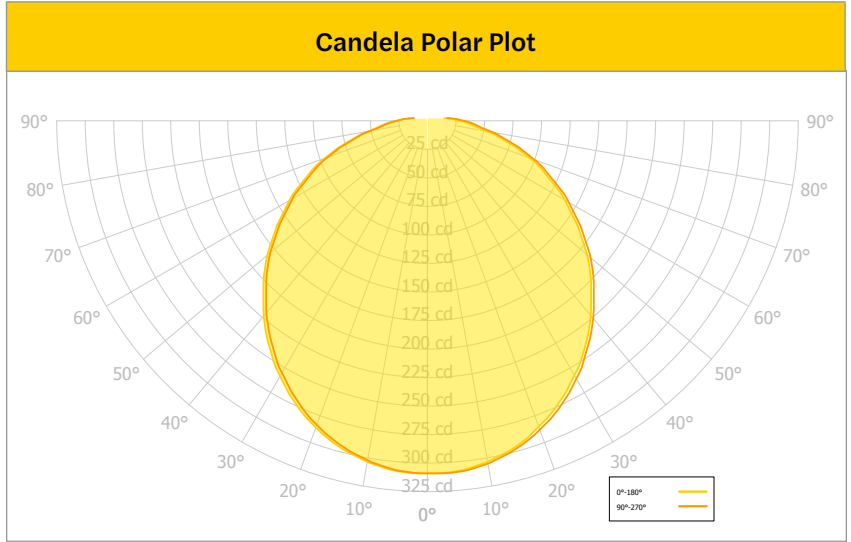

LED Luminaires

Surface Mount Downlights

Photometrics*

SMD-4-CS-120V-3000K

*The below diagrams and zonal lumen summaries represent each fixture at highest wattage selection and at 3000K. For complete photometry/IES files, please visit our website.

Zonal Lumen Summary

Zone	Lumens	%Lamp
0° - 10°	30.94	3.36%
10° - 20°	83.01	9.02%
20° - 30°	124.95	13.58%
30° - 40°	149.57	16.26%
40° - 50°	154.56	16.80%
50° - 60°	140.44	15.27%
60° - 70°	110.19	11.98%
70° - 80°	70.01	7.61%
80° - 90°	31.36	3.41%
0° - 90°	895.03	97.29%

Spacing Criterion

0-270°	1.23
90°-180°	1.24

Color Metrics

RF	93
RG	103