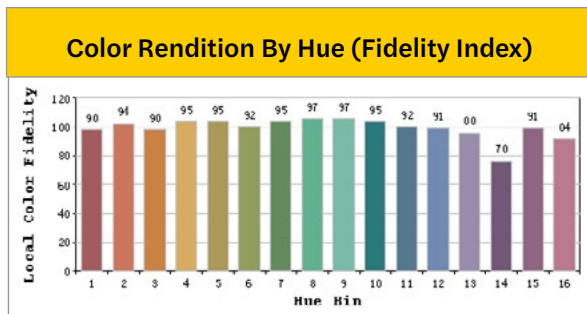

LED Luminaires

Surface Mount Downlights

Photometrics*

SMD-4-CS-120V-PIR-3000K

*The below diagrams and zonal lumen summaries represent each fixture at highest wattage selection and at 3000K. For complete photometry/IES files, please visit our website.

Color Metrics

RF	92
RG	99

Zonal Lumen Summary

Zone	Lumens	%Lamp
0° - 10°	30.94	3.36%
10° - 20°	83.01	9.02%
20° - 30°	124.95	13.58%
30° - 40°	149.57	16.26%
40° - 50°	154.56	16.80%
50° - 60°	140.44	15.27%
60° - 70°	110.19	11.98%
70° - 80°	70.01	7.61%
80° - 90°	31.36	3.41%
0° - 90°	895.03	97.29%
90° - 180°	37.6	4.6%
0° - 180°	822.1	100%

Spacing Criterion

0-270°	1.23
90°-180°	1.24