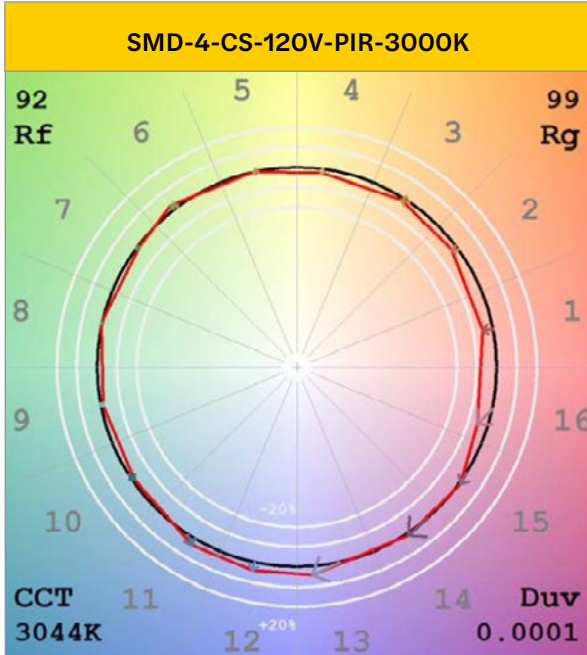

LED Luminaires

Surface Mount Downlights

Photometrics*

SMD-4-CS-120V-PIR-3000K

*The below diagrams and zonal lumen summaries represent each fixture at highest wattage selection and at 3000K. For complete photometry/IES files, please visit our website.

Color Metrics

RF	92
RG	99

Zonal Lumen Summary

Zone	Lumens	%Lamp
0° - 10°	30.94	3.36%
10° - 20°	83.01	9.02%
20° - 30°	124.95	13.58%
30° - 40°	149.57	16.26%
40° - 50°	154.56	16.80%
50° - 60°	140.44	15.27%
60° - 70°	110.19	11.98%
70° - 80°	70.01	7.61%
80° - 90°	31.36	3.41%
0° - 90°	895.03	97.29%
90° - 180°	37.6	4.6%
0° - 180°	822.1	100%

Spacing Criterion

0-270°	1.23
90°-180°	1.24