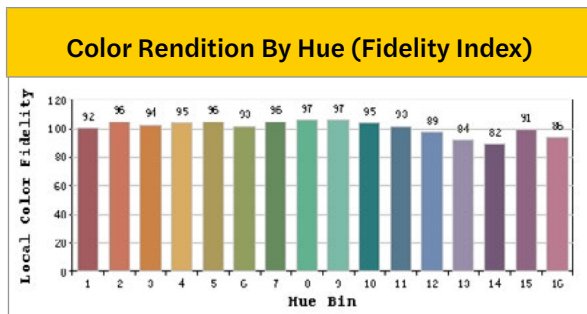

LED Luminaires

Surface Mount Downlights

Photometrics*

SMD-8-CS-120V-3000K

*The below diagrams and zonal lumen summaries represent each fixture at highest wattage selection and at 3000K. For complete photometry/IES files, please visit our website.

Zonal Lumen Summary		
Zone	Lumens	%Lamp
0° - 10°	51.93	3.31%
10° - 20°	139.86	8.91%
20° - 30°	212.11	13.52%
30° - 40°	256.45	16.35%
40° - 50°	266.28	16.97%
50° - 60°	242.90	15.48%
60° - 70°	189.58	12.08%
70° - 80°	117.22	7.47%
80° - 90°	50.71	3.23%
0° - 90°	1527.05	97.33%
90° - 180°	41.92	2.67%
0° - 180°	1568.97	100%

Spacing Criterion	
0-270°	1.25
90°-180°	1.24

Color Metrics	
RF	93
RG	101