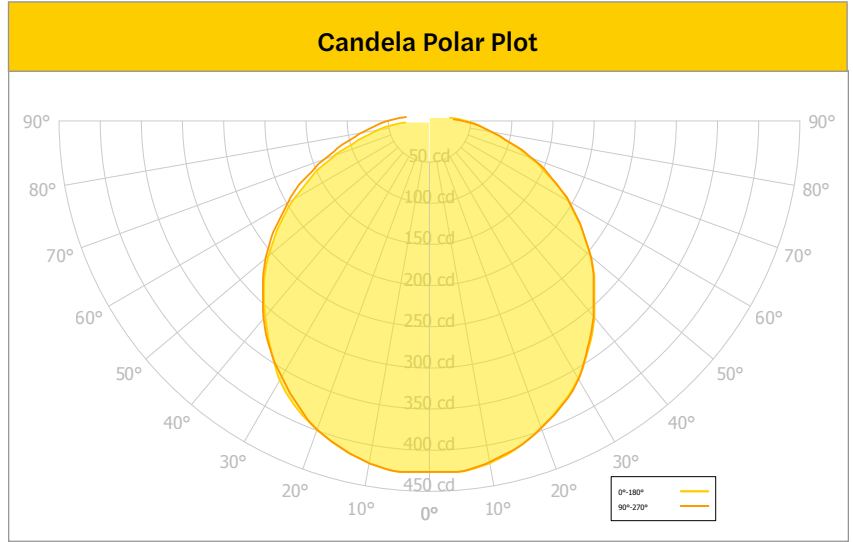

LED Luminaires

Surface Mount Downlights

Photometrics*

SMD-6-CS-120V-PIR-3000K

*The below diagrams and zonal lumen summaries represent each fixture at highest wattage selection and at 3000K. For complete photometry/IES files, please visit our website.

Color Metrics

RF	90
RG	97

Zonal Lumen Summary

Zone	Lumens	%Lamp
0° - 10°	51.93	3.31%
10° - 20°	139.86	8.91%
20° - 30°	212.11	13.52%
30° - 40°	256.45	16.35%
40° - 50°	266.28	16.97%
50° - 60°	242.90	15.48%
60° - 70°	189.58	12.08%
70° - 80°	117.22	7.47%
80° - 90°	50.71	3.23%
0° - 90°	1527.05	97.33%
90° - 180°	53.05	4.05%
0° - 180°	1308.94	100%

Spacing Criterion

0-270°	1.25
90°-180°	1.24