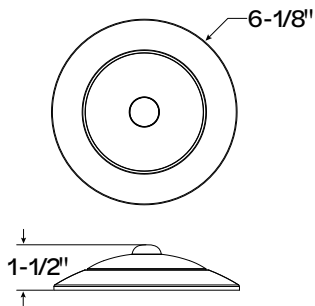

### Dimensions

4" Surface Mount Downlight  
SMD-4-CS-120V

6" Surface Mount Downlight  
SMD-6-CS-120V

8" Surface Mount Downlight  
SMD-8-CS-120V

4" Surface Mount Downlight with  
PIR SMD-4-CS-120V-PIR

6" Surface Mount Downlight with  
PIR SMD-6-CS-120V-PIR