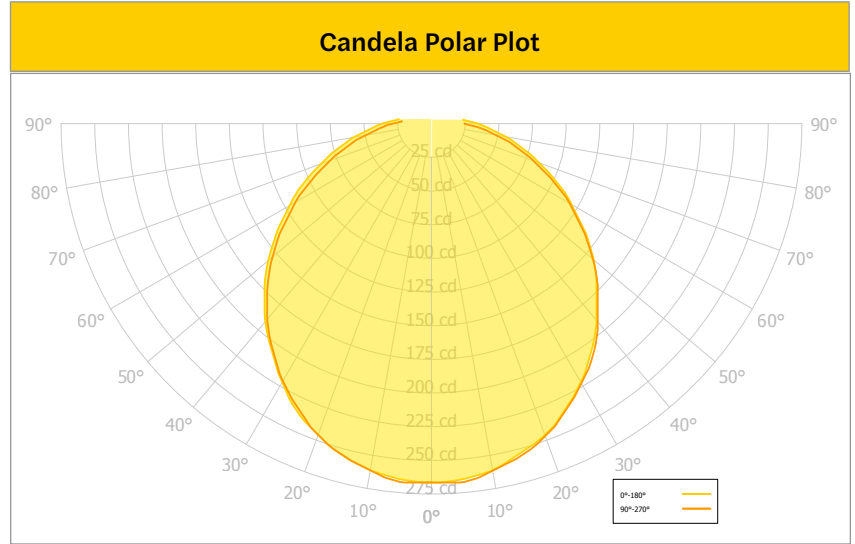

LED Luminaires

Surface Mount Downlights

Photometrics*

SMD-4-CS-120V-PIR-3000K

*The below diagrams and zonal lumen summaries represent each fixture at highest wattage selection and at 3000K. For complete photometry/IES files, please visit our website.

Color Metrics

RF	92
RG	99

Zonal Lumen Summary

Zone	Lumens	%Lamp
0° - 10°	30.94	3.36%
10° - 20°	83.01	9.02%
20° - 30°	124.95	13.58%
30° - 40°	149.57	16.26%
40° - 50°	154.56	16.80%
50° - 60°	140.44	15.27%
60° - 70°	110.19	11.98%
70° - 80°	70.01	7.61%
80° - 90°	31.36	3.41%
0° - 90°	895.03	97.29%
90° - 180°	37.6	4.6%
0° - 180°	822.1	100%

Spacing Criterion

0-270°	1.23
90°-180°	1.24