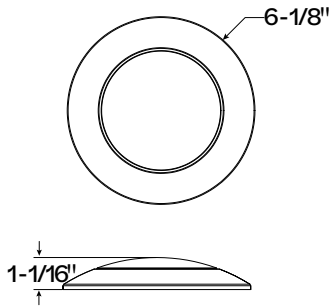

Surface Mount Downlights

Dimensions

4" Surface Mount Downlight
SMD-4-CS-120V