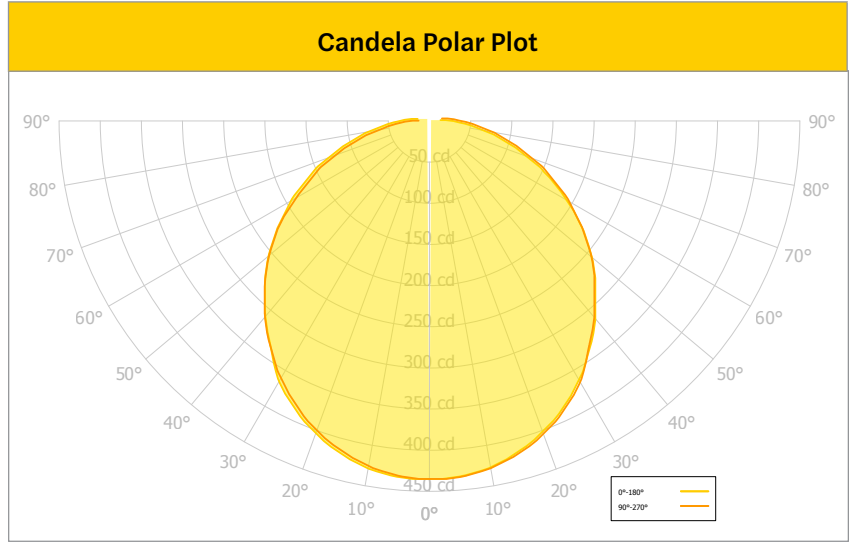

LED Luminaires

Surface Mount Downlights

Photometrics*

SMD-6-930-120V-3000K

*The below diagrams and zonal lumen summaries represent each fixture at highest wattage selection and at 3000K. For complete photometry/IES files, please visit our website.

Zonal Lumen Summary		
Zone	Lumens	%Lamp
0° - 10°	26.65	3.24%
10° - 20°	71.42	8.69%
20° - 30°	107.41	13.06%
30° - 40°	128.35	15.61%
40° - 50°	132.37	16.10%
50° - 60°	119.78	14.57%
60° - 70°	94.82	11.53%
70° - 80°	65.47	7.96%
80° - 90°	38.00	4.62%
0° - 90°	784.29	95.38%

Spacing Criterion	
0-270°	1.23
90°-180°	1.24

Color Metrics	
RF	92
RG	101