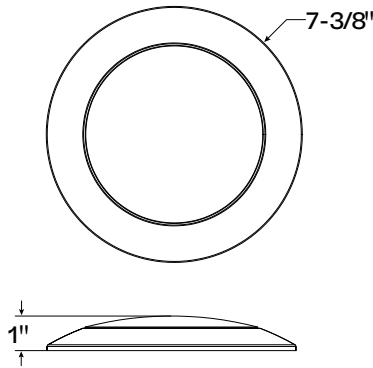

6" Surface Mount Downlight
SMD-6-CS-120V