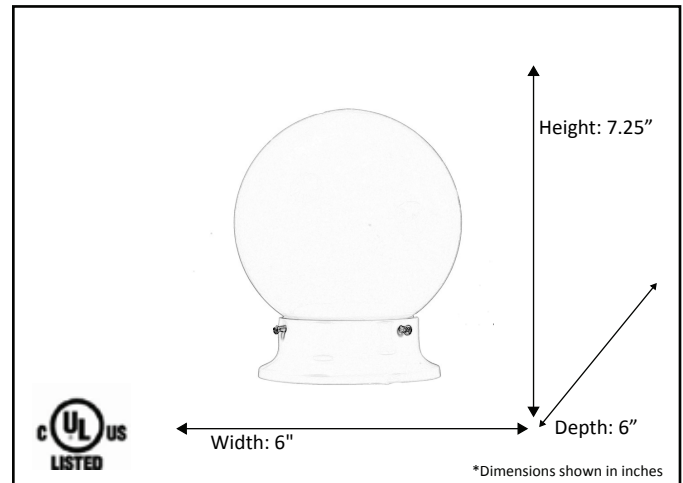

Model #	LF4-2-WH
SKU	13350
Fixture Series	N/A
Description	Round Globe
Finish	White
Glass	White
Replacement Glass	N/A
Dimensions- HxW(xD) (Dimensions shown in inches)	7.25" x 6"
Lamp Info	1 x 60W (E26)

Finish/Glass Shown: White/White

*Lamps not included

ELECTRICAL REQUIREMENTS: Fixture requires a grounded electrical supply line of 120 volts AC.

INSTALLATION REQUIREMENTS: Fixture attaches to electrical junction box securely anchored in wall or ceiling.
All mounting hardware included.