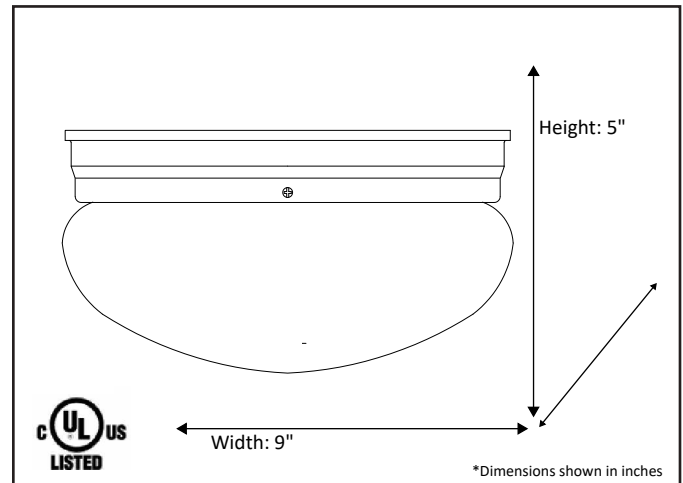

*Lamps not included