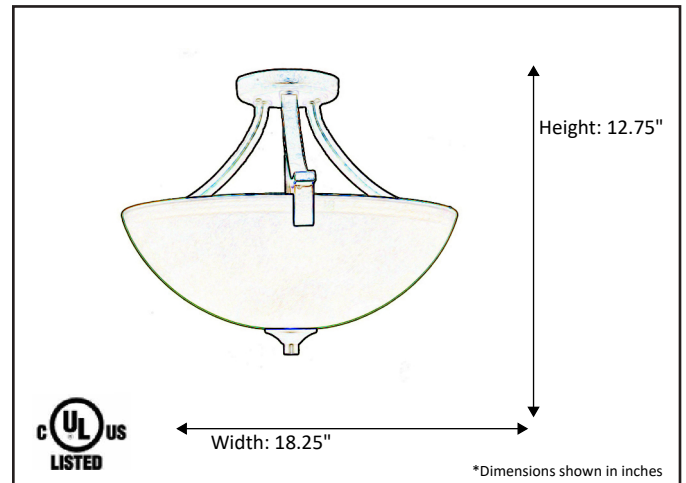

<b>Model #</b>	<b>VIC-SF3(WH)-NK</b>
<b>SKU</b>	<b>15762</b>
<b>Description</b>	<b>3 Light Semi-Flush</b>
<b>Finish</b>	<b>Brushed Nickel</b>
<b>Glass</b>	<b>White</b>
<b>Dimensions- HxW</b> (Dimensions shown in inches)	<b>12.75" x 18.25"</b>
<b>Lamp Info</b>	<b>3X60W (M)</b>

Finish/Glass Shown: Brushed Nickel/White

\*Lamps not included

**ELECTRICAL REQUIREMENTS:** Fixture requires a grounded electrical supply line of 120 volts AC.

**INSTALLATION REQUIREMENTS:** Fixture attaches to electrical junction box securely anchored in wall or ceiling.  
**All mounting hardware included.**