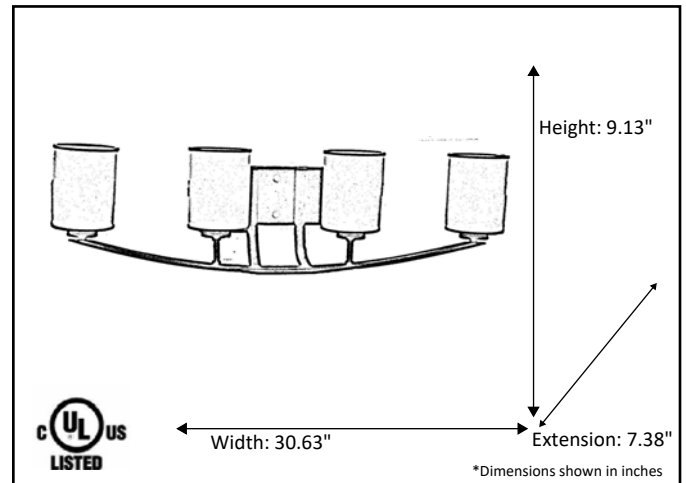

Model #	LX-VS4(TS)-RB
SKU	16443
Fixture Series	Lexington
Description	4 Light Vanity
Metal Finish	Rubbed Bronze
Glass Finish	Tea Stain
Replacement Glass	G-LX(TS)-RB
Dimensions- HxW(xE) <small>(Dimensions shown in inches)</small>	9.13" X 30.63" X 7.38"
Lamp Info	4 X 60W (M)

Finish/Glass Shown: Rubbed Bronze/Tea Stain

\*Lamps not included

**ELECTRICAL REQUIREMENTS:** Fixture requires a grounded electrical supply line of 120 volts AC.

**INSTALLATION REQUIREMENTS:** Fixture attaches to electrical junction box securely anchored in wall or ceiling.  
**All mounting hardware included.**