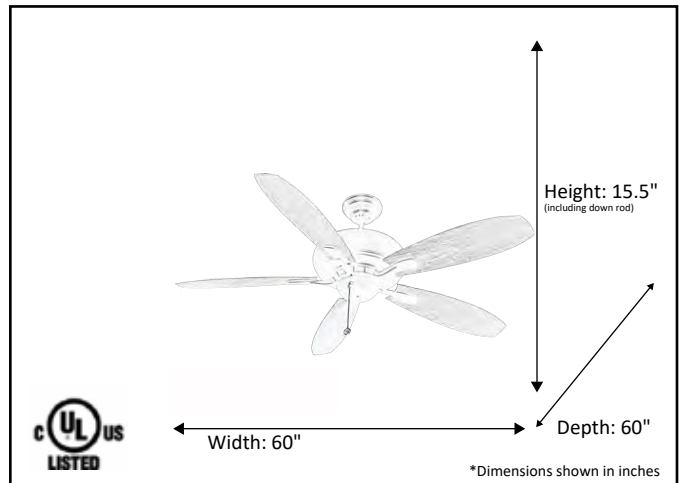

Model #	SUN600 RB5CP
SKU	17813
Metal Finish	Rubbed Bronze
Blade Finish	Charred Pecan
Glass Finish	N/A
Blade Span	60"
Motor Specs	212mm x 20mm
Wire Length (Shown in inches)	80"
Down Rod Included (Shown in inches)	6"
Blade Pitch	16
Speed	3
Forward/Reverse	Yes
Airflow (CFM High)	8613
Power Use (Watts)	87
Airflow Efficiency (CFM/Watt)	89
Light Kit Included	No
Lamp Info	N/A
Location Use	Indoor Only
Wall Control	Not Included

Finish/Glass Shown: Rubbed Bronze/N/A

ELECTRICAL REQUIREMENTS: Fixture requires a grounded electrical supply line of 120 volts AC.

INSTALLATION REQUIREMENTS: Fixture attaches to electrical junction box securely anchored in wall or ceiling.
All mounting hardware included.

HOMEnhancements / 1505-A Kelly Blvd., Carrollton, TX. 75006

Product specifications subject to change without notice.

REFERENCE	QTY.	REMARKS	Project
			Location/Type
			Architect
			Engineer
			Contractor
			Submitted By: _____ Date: _____