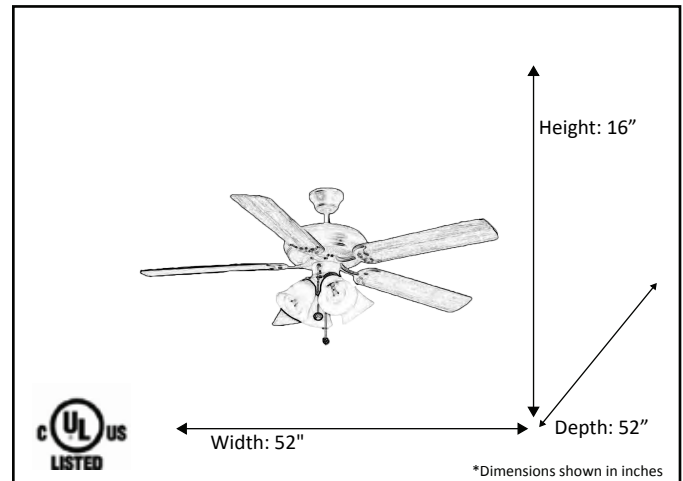

*Lamps not included