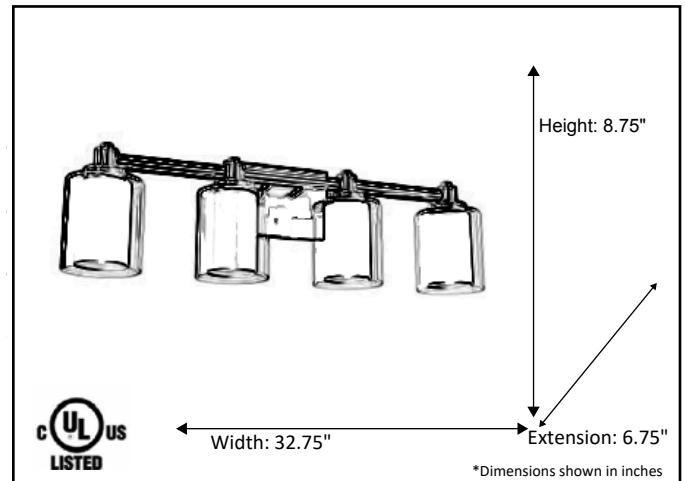

Model #	SNA-VS4-NK
SKU	18770
Fixture Series	Sonora
Description	4 Light Vanity
Metal Finish	Brushed Nickel
Glass Finish	Clear/White
Replacement Glass	G-SNA-CL/WH
Dimensions- HxW(xE) <small>(Dimensions shown in inches)</small>	8.75" X 32.75" X 6.75"
Lamp Info	4X60W (M)

Finish/Glass Shown: Brushed Nickel/Clear/White

*Lamps not included

ELECTRICAL REQUIREMENTS: Fixture requires a grounded electrical supply line of 120 volts AC.

INSTALLATION REQUIREMENTS: Fixture attaches to electrical junction box securely anchored in wall or ceiling.
All mounting hardware included.