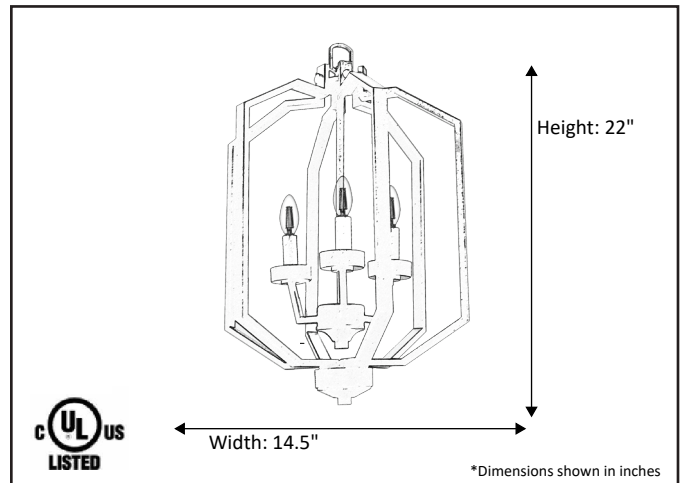

Model #	PRS-HF3-NK
SKU	18794
Description	3 Light Open Cage
Finish	Brushed Nickel
Glass	N/A
Dimensions- HxW (Dimensions shown in inches)	22" x 14.5"
Lamp Info	3X60W (C)
Chain/ Wire Length	3 'Chain/10' Wire
Dual Mount	No

Finish/Glass Shown: Brushed Nickel/N/A

*Lamps not included

ELECTRICAL REQUIREMENTS: Fixture requires a grounded electrical supply line of 120 volts AC.

INSTALLATION REQUIREMENTS: Fixture attaches to electrical junction box securely anchored in wall or ceiling.
All mounting hardware included.