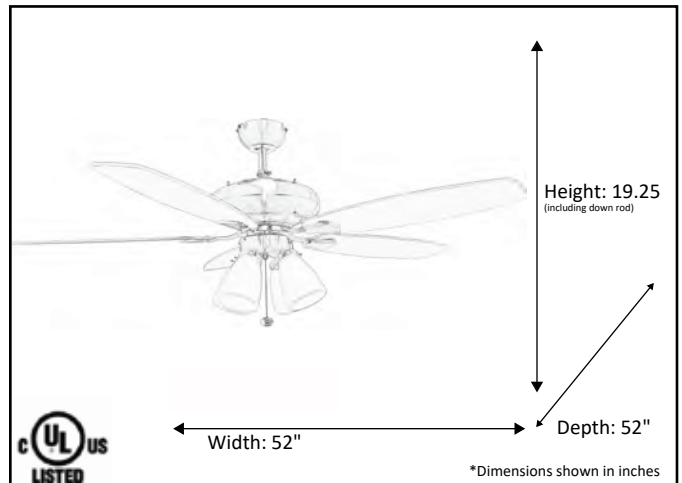

Model #	U552 RB5P+4G431(4XLED3K)
SKU	18914
Metal Finish	Rubbed Bronze
Blade Finish	Oak/Walnut
Glass Finish	White
Blade Span	52"
Motor Specs	153mm x 12mm
Wire Length (Shown in inches)	80"
Down Rod Included (Shown in inches)	4"
Blade Pitch	12 Degrees
Speed	3
Forward/Reverse	Yes
Airflow Average	3414
Power Use (Watts)	33
Airflow Efficiency (CFM/Watt)	103
Light Kit Included	Yes
Lamp Info	4 X 9.5W LED 3000K *Lamps Included*
Location Use	Indoor Only
Wall Control	Not Included

Finish/Glass Shown: Rubbed Bronze/White

*Lamps included

ELECTRICAL REQUIREMENTS: Fixture requires a grounded electrical supply line of 120 volts AC.

INSTALLATION REQUIREMENTS: Fixture attaches to electrical junction box securely anchored in wall or ceiling.
All mounting hardware included.