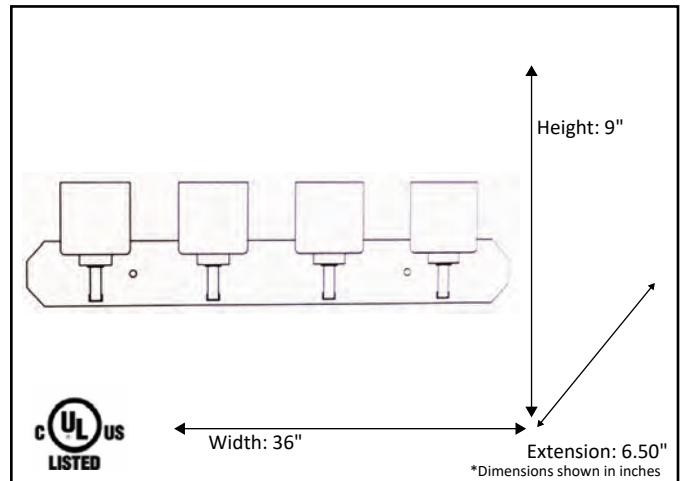

| | |
|--|-----------------|
| Model # | PRS-VL4(WH)-MB |
| SKU | 19707 |
| Fixture Series | Paris |
| Description | 4 Light Vanity |
| Metal Finish | Matte Black |
| Glass Finish | White |
| Replacement Glass | G-PRS-WH |
| Dimensions- HxW(xE) <small>(Dimensions shown in inches)</small> | 9" X 36" X 6.5" |
| Lamp Info | 4 X 60W (M) |

Finish/Glass Shown: Matte Black/White

*Lamps not included

ELECTRICAL REQUIREMENTS: Fixture requires a grounded electrical supply line of 120 volts AC.

INSTALLATION REQUIREMENTS: Fixture attaches to electrical junction box securely anchored in wall or ceiling.
All mounting hardware included.