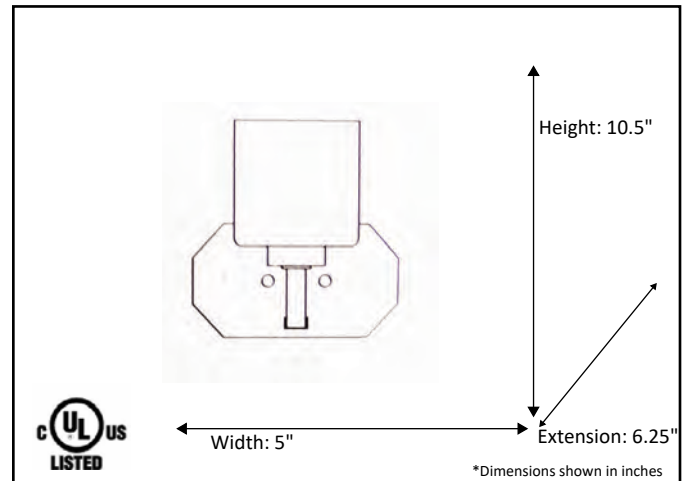

Model #	PRS-VL1(WH)-MB
SKU	19719
Fixture Series	Paris
Description	1 Light Vanity
Metal Finish	Matte Black
Glass Finish	White
Replacement Glass	G-PRS-WH
Dimensions- HxW(xE) (Dimensions shown in inches)	10.5" X 5" X 6.25"
Lamp Info	1X60W (M)

Finish/Glass Shown: Matte Black/ White

\*Lamps not included

**ELECTRICAL REQUIREMENTS:** Fixture requires a grounded electrical supply line of 120 volts AC.

**INSTALLATION REQUIREMENTS:** Fixture attaches to electrical junction box securely anchored in wall or ceiling.  
**All mounting hardware included.**