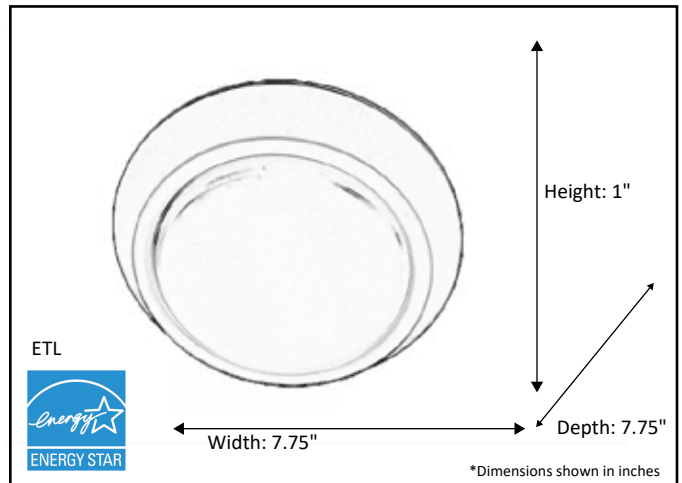

* Integrated LED