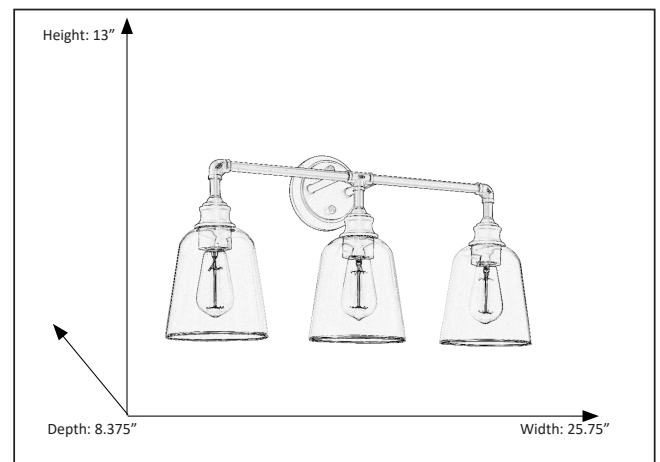

#### Description

The Milla vanity light features clear glass shades and a matte black metal frame. This vanity can be used for bathroom vanity lighting and offers reliable illumination with an industrial design. This model uses (3) 60 watt medium base bulbs. For even brighter lighting, try using one of our LED replacement bulbs. The clean lines of the frame add interest while the clear glass shades give a unique look to the light, enhancing many spaces. The Milla is conveniently sized for interior design purposes and works well with both traditional and modern schemes.

#### Features

Item Number	7-70049
Family	Milla
Finish	Matte Black
Dimensions (HxWxD)	13"H x 25.75"W x 8.375"D
Lamp Info	3 xE27
Lamp Base	Medium
Location Rating	Damp Rated