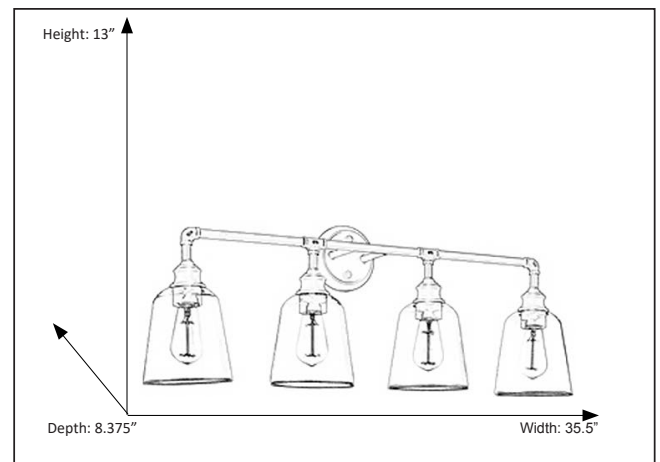

MILLA

4-Light Matte Black Vanity

Description

The Milla vanity light features clear glass shades and a matte black metal frame. This vanity can be used for bathroom vanity lighting and offers reliable illumination with an industrial design. This model uses (4) 60 watt medium base bulbs. For even brighter lighting, try using one of our LED replacement bulbs. The clean lines of the frame add interest while the clear glass shades give a unique look to the light, enhancing many spaces. The Milla is conveniently sized for interior design purposes and works well with both traditional and modern schemes.

Features

| | |
|--------------------|-------------------------|
| Item Number | 7-70052 |
| Family | Milla |
| Finish | Matte Black |
| Dimensions (HxWxD) | 13"H x 35.5"W x 8.375"D |
| Lamp Info | 1 x E26 |
| Lamp Base | Medium |
| Location Rating | Damp Rated |