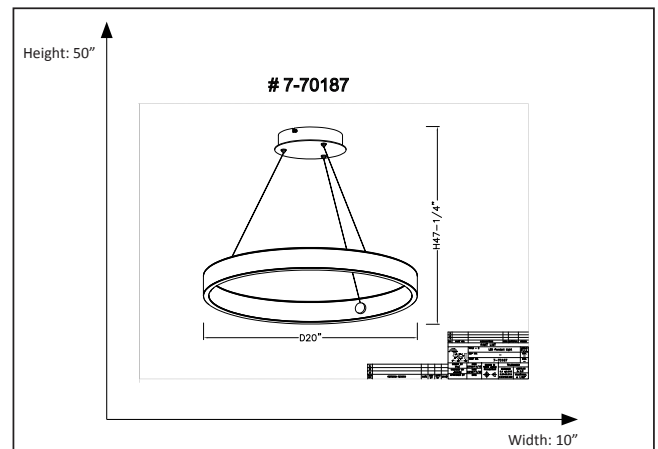

7-70187

AVA LED Single Ring Pendant

Description

The AVA LED Single Ring Pendant features a lit ring that will orbit your room. No matter the style you're going for AVA will be the perfect addition.

Features

Item Number	7-70187
Finish	Coffee Brown
Dimensions	47.25"H x 23.75"W
Lamp Info	LED
Bulb Base	Integrated LED
ETL Listed	Dry Location
Location	Indoor

Electrical

Fixture requires a grounded electrical supply line to 120 volts AC.