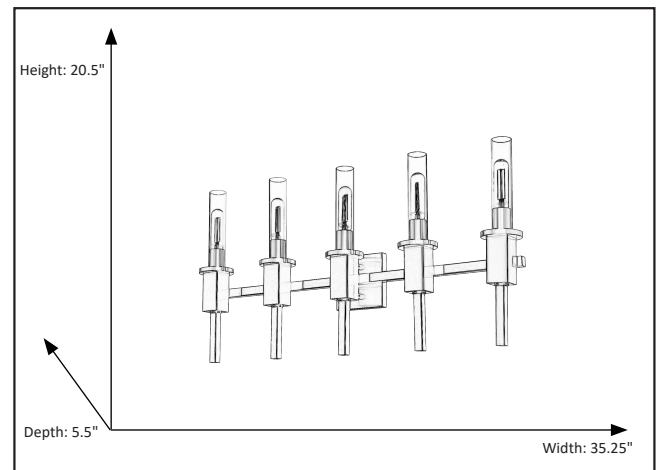

Roma

5-Light Clear Tube Glass Vanity

Description

The Roma Collection 5-Light Clear Tube Glass Vanity will bring posh sophistication to your decor with encased in clear glass cylinders and sleek matte black finish.

Features

Item Number	7-70325
Finish	Matte Black
Dimensions (HxWxD)	20.5" x 35.25" x 5.5"
Lamp Info	5 x 60W (E26)
Lamps Included	No

Electrical

Fixture requires a grounded electrical supply line to 120 volts AC.