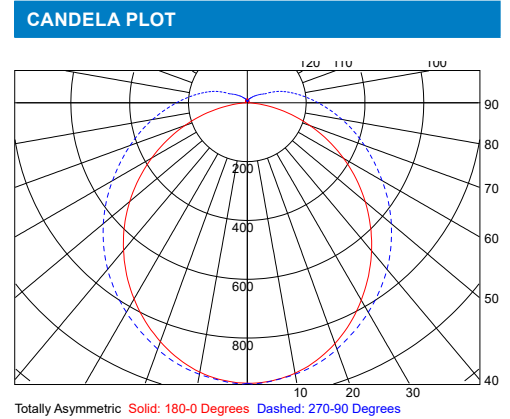

SS

SLIM STRIP

PHOTOMETRIC REPORTS

Photometric values based upon tests performed in compliance with LM-79. IES files can be downloaded at www.ilp-inc.com

LUMINAIRE DATA	
Part Number	SS4-3L-U-40-FRL
Description	4ft Slim Strip, 3,400lm, with a frosted acrylic lens at 4000K
Fixture Lumens (lm)	3,458 lm
Wattage (W)	26 W
Efficacy (lm/W)	133 lm/W
Mounting	Surface

ZONAL LUMEN SUMMARY		
Zone	Lumens (lm)	% Fixture
0° - 40°	1,204	36%
0° - 60°	2,163	65%
0° - 90°	3,043	91%
90° - 180°	311	9%
0° - 180°	3,458	100%

LUMINAIRE DATA	
Part Number	SS4-4L-U-40-FRL
Description	4ft Slim Strip, 4,600lm, with a frosted acrylic lens at 4000K
Fixture Lumens (lm)	4,655 lm
Wattage (W)	35 W
Efficacy (lm/W)	133 lm/W
Mounting	Surface

ZONAL LUMEN SUMMARY		
Zone	Lumens (lm)	% Fixture
0° - 40°	1,676	36%
0° - 60°	3,015	64%
0° - 90°	4,256	91%
90° - 180°	347	7%
0° - 180°	4,655	100%

LUMINAIRE DATA	
Part Number	SS4-6L-U-40-FRL
Description	4ft Slim Strip, 6,000lm, with a frosted acrylic lens at 4000K
Fixture Lumens (lm)	6,026 lm
Wattage (W)	46 W
Efficacy (lm/W)	131 lm/W
Mounting	Surface