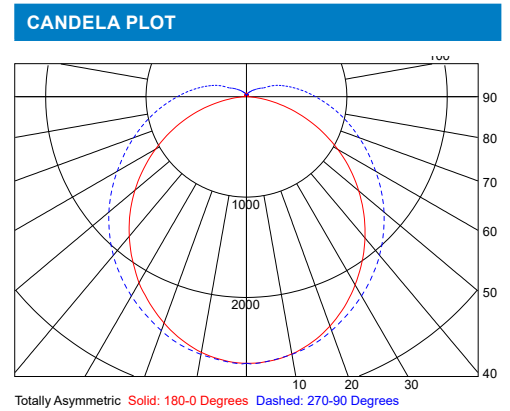

LUMINAIRE DATA	
Part Number	SS8-8L-U-40-FRL
Description	8ft Slim Strip, 8,800lm, with a frosted acrylic lens at 4000K
Fixture Lumens (lm)	8,775 lm
Wattage (W)	65 W
Efficacy (lm/W)	135 lm/W
Mounting	Surface

ZONAL LUMEN SUMMARY		
Zone	Lumens (lm)	% Fixture
0° - 40°	3,352	36%
0° - 60°	6,030	64%
0° - 90°	8,511	91%
90° - 180°	845	9%
0° - 180°	8,775	100%