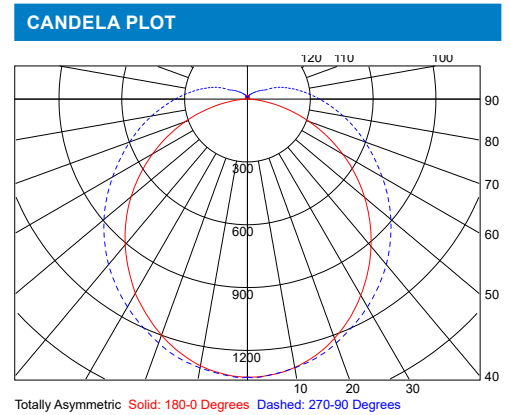

SS

SLIM STRIP

PHOTOMETRIC REPORTS

Photometric values based upon tests performed in compliance with LM-79. IES files can be downloaded at www.ilp-inc.com

LUMINAIRE DATA	
Part Number	SS4-3L-U-40-FRL
Description	4ft Slim Strip, 3,400lm, with a frosted acrylic lens at 4000K
Fixture Lumens (lm)	3,458 lm
Wattage (W)	26 W
Efficacy (lm/W)	133 lm/W
Mounting	Surface

ZONAL LUMEN SUMMARY		
Zone	Lumens (lm)	% Fixture
0° - 40°	1,204	36%
0° - 60°	2,163	65%
0° - 90°	3,043	91%
90° - 180°	311	9%
0° - 180°	3,458	100%

LUMINAIRE DATA	
Part Number	SS4-4L-U-40-FRL
Description	4ft Slim Strip, 4,600lm, with a frosted acrylic lens at 4000K
Fixture Lumens (lm)	4,655 lm
Wattage (W)	35 W
Efficacy (lm/W)	133 lm/W
Mounting	Surface

ZONAL LUMEN SUMMARY		
Zone	Lumens (lm)	% Fixture
0° - 40°	1,676	36%
0° - 60°	3,015	64%
0° - 90°	4,256	91%
90° - 180°	347	7%
0° - 180°	4,655	100%

LUMINAIRE DATA	
Part Number	SS4-6L-U-40-FRL
Description	4ft Slim Strip, 6,000lm, with a frosted acrylic lens at 4000K
Fixture Lumens (lm)	6,026 lm
Wattage (W)	46 W
Efficacy (lm/W)	131 lm/W
Mounting	Surface