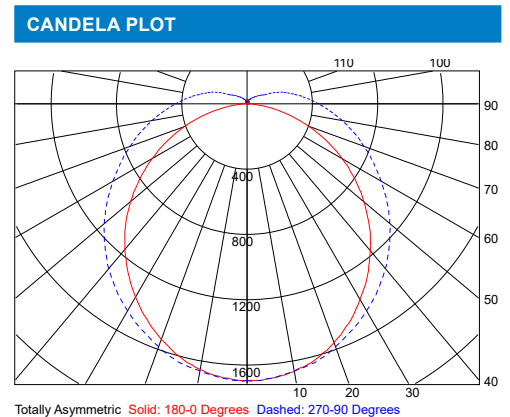

SS

SLIM STRIP

PHOTOMETRIC REPORTS

Photometric values based upon tests performed in compliance with LM-79. IES files can be downloaded at www.ilp-inc.com

LUMINAIRE DATA	
Part Number	SS4-3L-U-40-FRL
Description	4ft Slim Strip, 3,400lm, with a frosted acrylic lens at 4000K
Fixture Lumens (lm)	3,458 lm
Wattage (W)	26 W
Efficacy (lm/W)	133 lm/W
Mounting	Surface

ZONAL LUMEN SUMMARY		
Zone	Lumens (lm)	% Fixture
0° - 40°	1,204	36%
0° - 60°	2,163	65%
0° - 90°	3,043	91%
90° - 180°	311	9%
0° - 180°	3,458	100%

LUMINAIRE DATA	
Part Number	SS4-4L-U-40-FRL
Description	4ft Slim Strip, 4,600lm, with a frosted acrylic lens at 4000K
Fixture Lumens (lm)	4,655 lm
Wattage (W)	35 W
Efficacy (lm/W)	133 lm/W
Mounting	Surface

ZONAL LUMEN SUMMARY		
Zone	Lumens (lm)	% Fixture
0° - 40°	1,676	36%
0° - 60°	3,015	64%
0° - 90°	4,256	91%
90° - 180°	347	7%
0° - 180°	4,655	100%

LUMINAIRE DATA	
Part Number	SS4-6L-U-40-FRL
Description	4ft Slim Strip, 6,000lm, with a frosted acrylic lens at 4000K
Fixture Lumens (lm)	6,026 lm
Wattage (W)	46 W
Efficacy (lm/W)	131 lm/W
Mounting	Surface

ZONAL LUMEN SUMMARY		
Zone	Lumens (lm)	% Fixture
0° - 40°	2,144	36%
0° - 60°	3,856	65%
0° - 90°	5,441	91%
90° - 180°	536	9%
0° - 180°	6,026	100%

SS

SLIM STRIP

PHOTOMETRIC REPORTS

Photometric values based upon tests performed in compliance with LM-79. IES files can be downloaded at www.ilp-inc.com