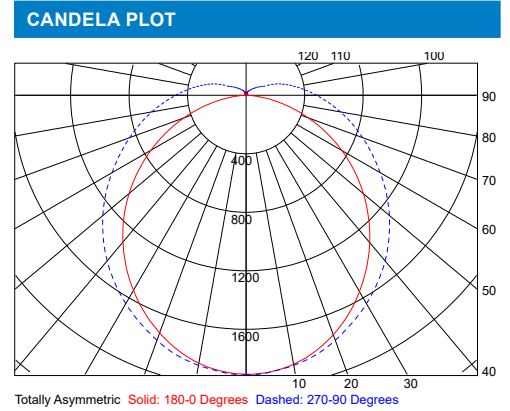

SS

SLIM STRIP

PHOTOMETRIC REPORTS

Photometric values based upon tests performed in compliance with LM-79. IES files can be downloaded at www.ilp-inc.com

LUMINAIRE DATA	
Part Number	SS8-6L-U-40-FRL
Description	8ft Slim Strip, 6,100lm, with a frosted acrylic lens at 4000K
Fixture Lumens (lm)	6,118 lm
Wattage (W)	46 W
Efficacy (lm/W)	133 lm/W
Mounting	Surface

ZONAL LUMEN SUMMARY		
Zone	Lumens (lm)	% Fixture
0° - 40°	2,408	22%
0° - 60°	4,326	65%
0° - 90°	6,086	91%
90° - 180°	583	9%
0° - 180°	6,118	100%