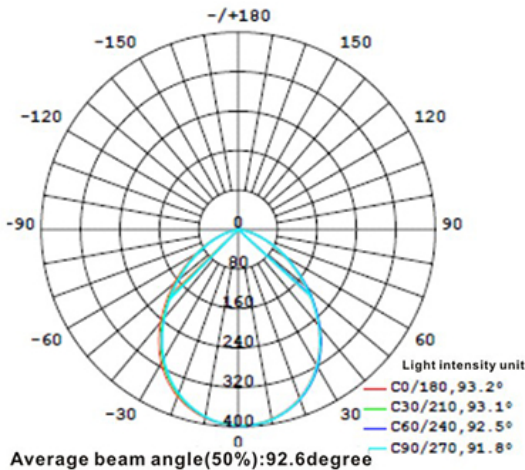

LED
TECHNOLOGY

50,000 Hours Life, 10 Watt, 120VAC, 90CRI

Applications:

4" Recessed Can Kit,
Indoor And Damp Locations Use

Features:

- Adjustable CCT 2700K, 4000K and 5000K
- Replace Incandescent Save 80% Energy (75 Watt Equivalent)
- Instant Bright, High Power LED Bulb
- Smooth Dimming to 10% or Below
- Dims on Most Standard Household Dimmers
- Fits Standard 4 Inch Recess Cans
- Comes with Standard Quick Connect Plug
- Flicker Free, Tested for No Buzzing
- High Efficacy 90CRI True Color

Specification:

Input Line Voltage:	120VAC
Input Power	10W
Input Line Frequency	60Hz
Lamp Life (Rated)	50,000hrs
Minimum Starting Temp	-20°C/-4°F
Maximum Operating Temp	40°C/104°F
Adjustable CCT	2700K/4000K/5000K
CRI	≥90
Lumens	800
Beam Angle	95°
CBCP	400
Dimmable	Standard Triac Dimmer

Height	E Avg/E Max	Beam Angle 90° Deg	Diameter
1m	177.9, 398.21x		200.00cm
2m	44.49, 99.551x		400.00cm
3m	19.77, 44.241x		600.00cm
4m	11.12, 24.891x		800.00cm
5m	7.118, 15.931x		1000.00cm
6m	4.943, 11.061x		1200.00cm
7m	3.631, 8.1261x		1400.00cm
8m	2.780, 6.2221x		1600.00cm
9m	2.197, 4.9161x		1800.00cm
10m	1.779, 3.9821x		2000.00cm

Note: The curves indicate the illuminated area and the average illumination when the luminaire is at different distance.

WARRANTY
2-YEAR*

Model:#	Description	wattage	lumens	Socket
LC10RT4-S/CCT	4 Inch Dimmable, Smooth Retrofit Can Kit 3CCT	10W	800	E26
LC10RT4-S/CCT/4PK	4 Inch Dimmable, Smooth Retrofit Can Kit 3CCT, 4-Pack	10W	800	E26