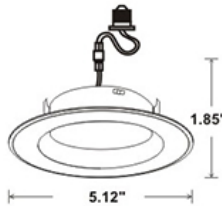

LED
TECHNOLOGY

50,000 Hours Life, 10 Watt, 120VAC, 90CRI

Applications:

4" Recessed Can Kit,
Indoor And Damp Locations Use

Features:

- Adjustable CCT 2700K, 4000K and 5000K
- Replace Incandescent Save 80% Energy (75 Watt Equivalent)
- Instant Bright, High Power LED Bulb
- Smooth Dimming to 10% or Below
- Dims on Most Standard Household Dimmers
- Fits Standard 4 Inch Recess Cans
- Comes with Standard Quick Connect Plug
- Flicker Free, Tested for No Buzzing
- High Efficacy 90CRI True Color

Specification:

Input Line Voltage:	120VAC
Input Power	10W
Input Line Frequency	60Hz
Lamp Life (Rated)	50,000hrs
Minimum Starting Temp	-20°C/-4°F
Maximum Operating Temp	40°C/104°F
Adjustable CCT	2700K/4000K/5000K
CRI	≥90
Lumens	800
Beam Angle	95°
CBCP	400
Dimmable	Standard Triac Dimmer

Height	E Avg/E Max	Beam Angle 90° Deg	Diameter
1m	177.9, 398.21x		200.00cm
2m	44.49, 99.551x		400.00cm
3m	19.77, 44.241x		600.00cm
4m	11.12, 24.891x		800.00cm
5m	7.118, 15.931x		1000.00cm
6m	4.943, 11.061x		1200.00cm
7m	3.631, 8.1261x		1400.00cm
8m	2.780, 6.2221x		1600.00cm
9m	2.197, 4.9161x		1800.00cm
10m	1.779, 3.9821x		2000.00cm

Note: The curves indicate the illuminated area and the average illumination when the luminaire is at different distance.

WARRANTY
2-YEAR*

Model:#	Description	wattage	lumens	Socket
LC10RT4-S/CCT	4 Inch Dimmable, Smooth Retrofit Can Kit 3CCT	10W	800	E26
LC10RT4-S/CCT/4PK	4 Inch Dimmable, Smooth Retrofit Can Kit 3CCT, 4-Pack	10W	800	E26