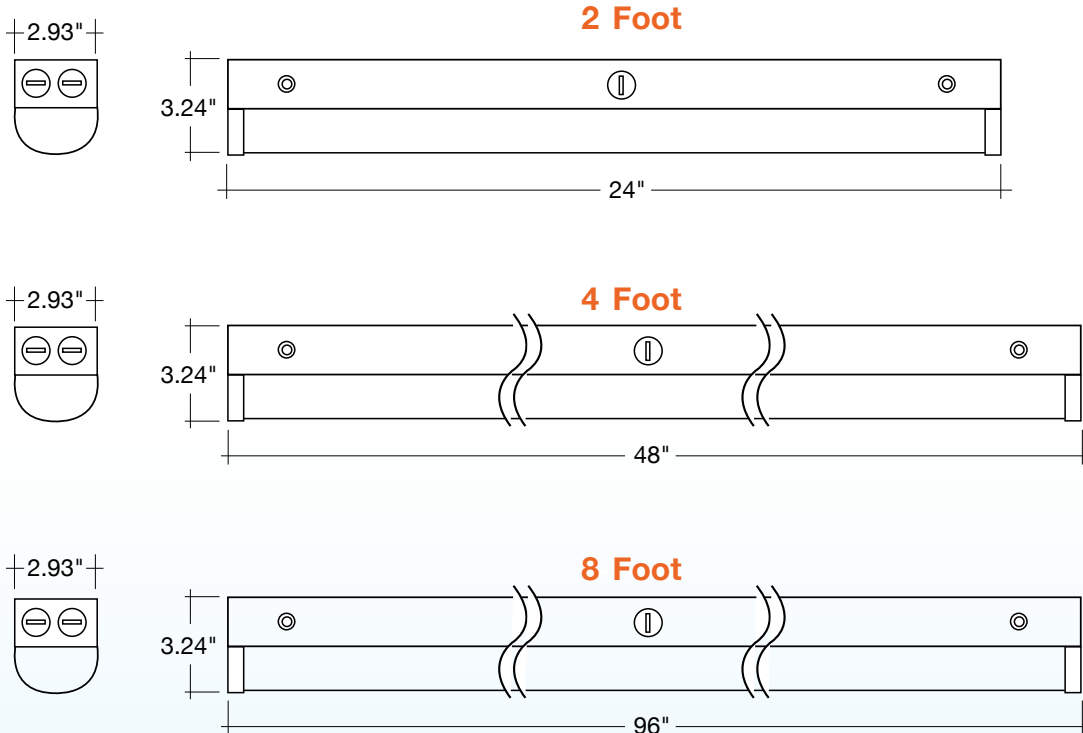

Specs and model numbers are subject to change with or without notice.

FEATURES

DIMENSIONS

Round LED Strip Fixtures G3

4-CCT & 3-Power Selectable

ACCESSORIES

SK-9FT-ADJ-2

CK-6FT-V