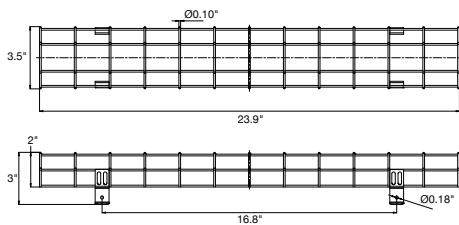

RST-2FT-WG