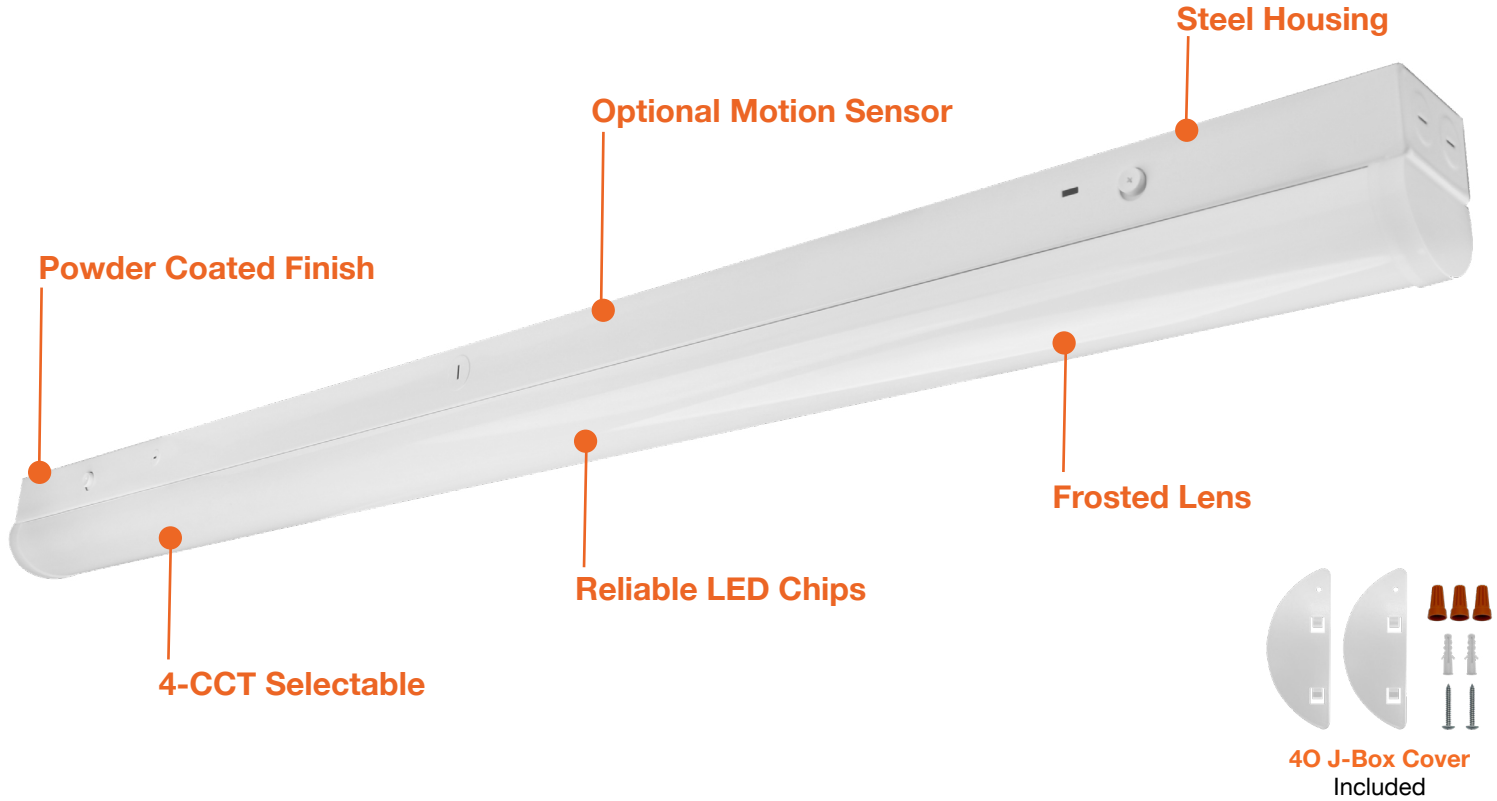

Round LED Strip Fixtures G3

4-CCT & 3-Power Selectable

Detail Specification:

- Finish: White, Custom finishes available
- IP Rating: Damp Location (IP44)
- Beam Angle: 130°
- Chip: SMD 2835, R9 >50, CRI >80
- Operating Temperature: -40° - 122° F
- Lens: Round Acrylic Frosted Lens
- Average life (L70) of 50,000 hours

WATT	LUMENS
20	2,600
30	3,900
40	5,200
50	6,500
60	7,800
70	9,100
80	10,400
85	11,050
100	13,000

Series	Sensor ¹	Emergency	Finish ²	Driver
LED-RST-2FT-20W-4CCT 20W • 120-277V	(Blank)	(Blank)	(Blank)	(Blank)
LED-RST-4FT-3M40W-4CCT 20/30/40W • 120-277V	No Emergency Backup BMS¹	No Emergency Backup EMB	White BL²	120-277V HV
LED-RST-4FT-3M80W-4CCT 50/60/80W • 120-277V	Microwave Bi-Level	Emergency Backup	Black GRY²	347-480V Stepdown
LED-RST-8FT-3M60W-4CCT 40/50/60W • 120-277V	Motion + Daylight Sensor		Gray BRZ²	
LED-RST-8FT-3M100W-4CCT 70/85/100W • 120-277V	BMSPiR PIR Bi-Level Motion + Daylight Sensor		Bronze CS² Custom Color	

1. BMS: Microwave Sensor: Areas made of full metal and high vibration settings may trigger false motion.

2. Standard quick ship finish is white. Other colors are custom finishes.

Optional Accessories (Order Separately)		
Suspension Kit	Accessories	Wire Guards
SK-9FT-ADJ-2 9' suspension kit	RST-SM-CN Surface mount linkable bracket	RST-2FT-WG 2ft Wire Guard
CK-6FT-V 6' chain hanging kit	RST-PDM-CN Pendant mount linkable bracket	RST-4FT-WG Wire Guard (order 2 for 8ft fixtures)

Specs and model numbers are subject to change with or without notice.

FEATURES

DIMENSIONS

Round LED Strip Fixtures G3

4-CCT & 3-Power Selectable

ACCESSORIES

SK-9FT-ADJ-2

CK-6FT-V