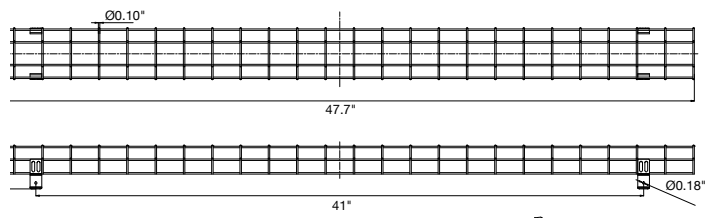

RST-4FT-WG