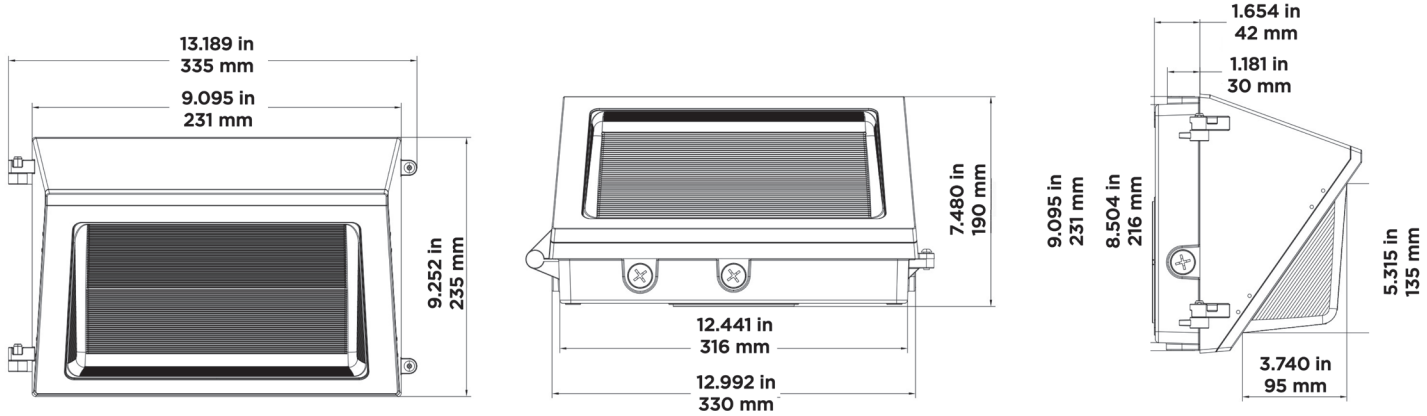

* Default setting is highest wattage and 5000k

WallMax Compact Open Face Series

Dimensions

ISOFOOTCANDLE:

Each gridline represents one mounting height.
 For mounting heights other than noted multiply FC by the below factor.

$$\text{Factor} = \frac{(\text{Chart's Mtg Height})^2}{(\text{Actual Mtg Height})^2}$$

LEGEND

- 0.5 fc
- 1 fc
- 2 fc
- 5 fc

Layouts based on 3000K. Results are 3-5% more for 4000/5000K. Consult IES file for more precise calculations.

29W fc at 12' mtg height

40W fc at 16' mtg height

60W fc at 20' mtg height

80W fc at 25' mtg height

120W fc at 30' mtg height

WallMax Compact Open Face Series

Dimensions

29W-80W