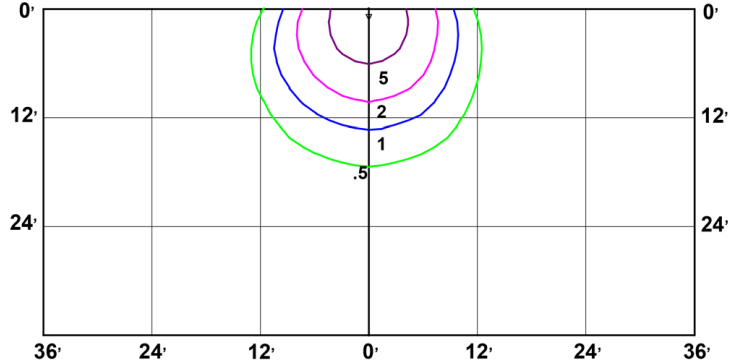

Specifications:

	WCF29	WCF40	WCF60	WCF80	WCF120
Nominal Wattage (W)	29	40/35/28	60/50/40	80/70/60	120/100/80
Output (lm)	4,450-4,730	6,210-6,580	8,620-9,470	11,940-12,840	17,470-18,470
Efficacy (lm/W)	150-159	145-154	143-158	144-160	140-153
CCT	Selectable between 3/4/5K				
CRI	>80				
Dimming	0-10V				
Power Factor	>.90				
Input Voltage	120-277V				
Surge Protection	6kV				
Equivalency	150W	175W	250W	300/320W	400W
Lumen Maintenance (L70)	>100,000 hrs				
Housing	Die cast aluminum with corrosion resistant polyester powder paint finish				
Lens	Impact resistant prismatic borrosilicate glass				
Listings	UL, FCC, DLC 5.1 Premium				
Environment	Wet Locations and IP65				
Warranty	5 years (see link for details)				

* Default setting is highest wattage and 5000k

WallMax Compact Open Face Series

Dimensions

ISOFOOTCANDLE:

Each gridline represents one mounting height.
 For mounting heights other than noted multiply FC by the below factor.

$$\text{Factor} = \frac{(\text{Chart's Mtg Height})^2}{(\text{Actual Mtg Height})^2}$$

LEGEND

- 0.5 fc
- 1 fc
- 2 fc
- 5 fc

Layouts based on 3000K. Results are 3-5% more for 4000/5000K. Consult IES file for more precise calculations.