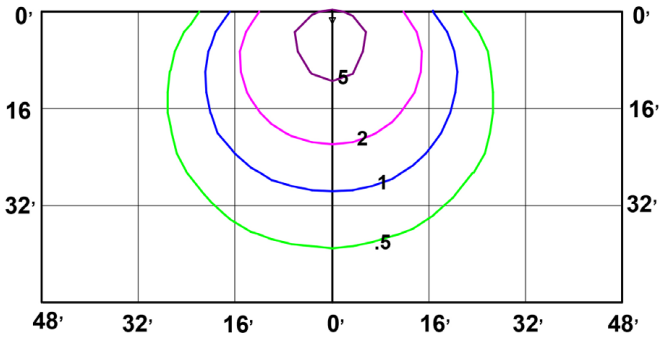

* Default setting is highest wattage and 5000k

WallMax Compact Open Face Series

Dimensions

ISOFOOTCANDLE:

Each gridline represents one mounting height.
 For mounting heights other than noted multiply FC by the below factor.

$$\text{Factor} = \frac{(\text{Chart's Mtg Height})^2}{(\text{Actual Mtg Height})^2}$$

LEGEND

- 0.5 fc
- 1 fc
- 2 fc
- 5 fc

Layouts based on 3000K. Results are 3-5% more for 4000/5000K. Consult IES file for more precise calculations.

29W fc at 12' mtg height

40W fc at 16' mtg height

60W fc at 20' mtg height

80W fc at 25' mtg height

120W fc at 30' mtg height

WallMax Compact Open Face Series

Dimensions

29W-80W