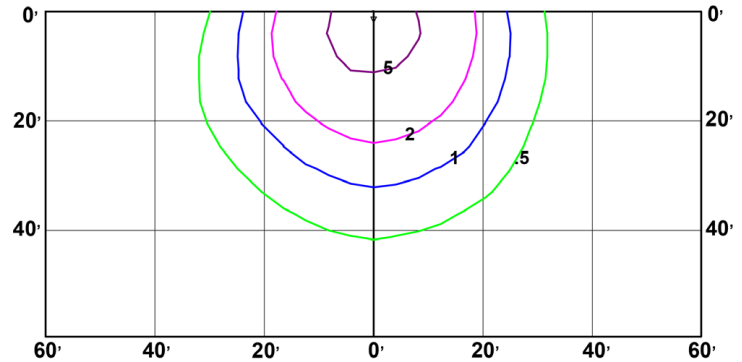

* Default setting is highest wattage and 5000k

WallMax Compact Open Face Series

Dimensions

ISOFOOTCANDLE:

Each gridline represents one mounting height.
 For mounting heights other than noted multiply FC by the below factor.

$$\text{Factor} = \frac{(\text{Chart's Mtg Height})^2}{(\text{Actual Mtg Height})^2}$$

LEGEND

- 0.5 fc
- 1 fc
- 2 fc
- 5 fc

Layouts based on 3000K. Results are 3-5% more for 4000/5000K. Consult IES file for more precise calculations.

29W fc at 12' mtg height

40W fc at 16' mtg height

60W fc at 20' mtg height

80W fc at 25' mtg height

120W fc at 30' mtg height

WallMax Compact Open Face Series

Dimensions

29W-80W