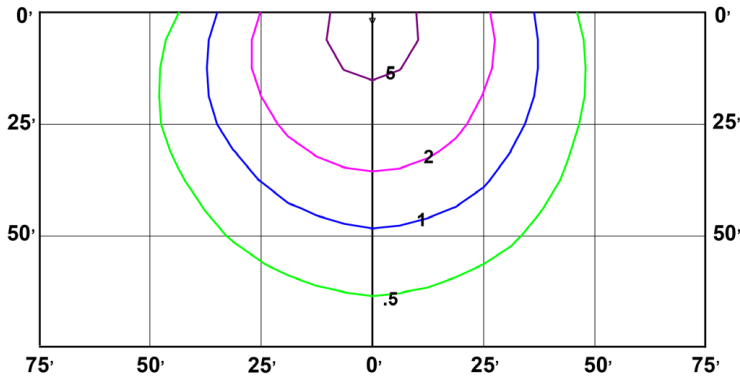

* Default setting is highest wattage and 5000k

WallMax Compact Open Face Series

Dimensions

ISOFOOTCANDLE:

Each gridline represents one mounting height.
 For mounting heights other than noted multiply FC by the below factor.

$$\text{Factor} = \frac{(\text{Chart's Mtg Height})^2}{(\text{Actual Mtg Height})^2}$$

LEGEND

- 0.5 fc
- 1 fc
- 2 fc
- 5 fc

Layouts based on 3000K. Results are 3-5% more for 4000/5000K. Consult IES file for more precise calculations.

29W fc at 12' mtg height

40W fc at 16' mtg height

60W fc at 20' mtg height

80W fc at 25' mtg height

120W fc at 30' mtg height

WallMax Compact Open Face Series

Dimensions

29W-80W