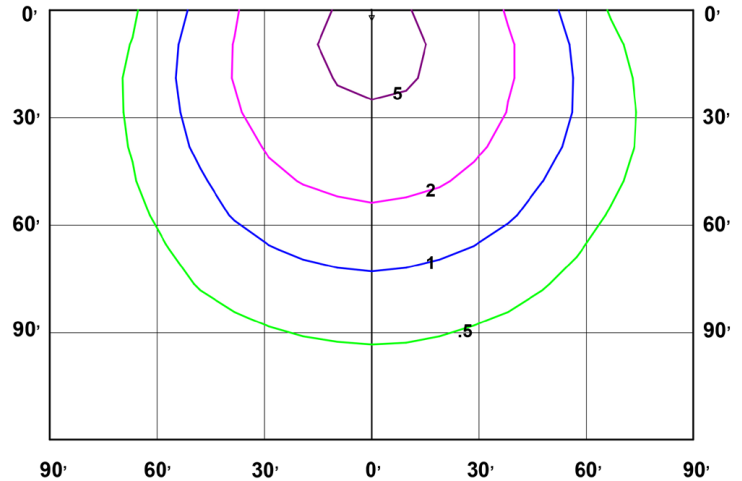

* Default setting is highest wattage and 5000k

WallMax Compact Open Face Series

Dimensions

ISOFOOTCANDLE:

Each gridline represents one mounting height.
 For mounting heights other than noted multiply FC by the below factor.

$$\text{Factor} = \frac{(\text{Chart's Mtg Height})^2}{(\text{Actual Mtg Height})^2}$$

LEGEND

- 0.5 fc
- 1 fc
- 2 fc
- 5 fc

Layouts based on 3000K. Results are 3-5% more for 4000/5000K. Consult IES file for more precise calculations.

29W fc at 12' mtg height

40W fc at 16' mtg height

60W fc at 20' mtg height

80W fc at 25' mtg height

120W fc at 30' mtg height

WallMax Compact Open Face Series

Dimensions

29W-80W