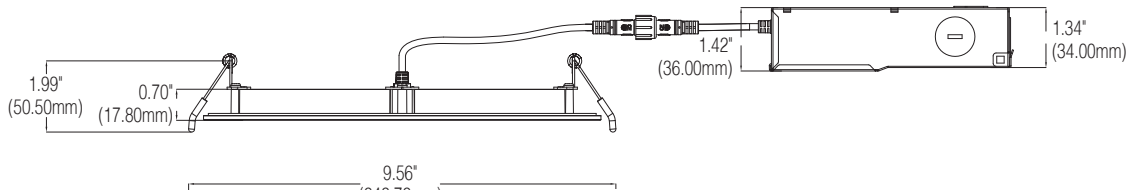

SLIM SMOOTH/BAFFLE ROUND DOWNLIGHT *SSRD & SBRD Series*

Dimensions:

4" Smooth Style

4" Baffle Style

SLIM SMOOTH/BAFFLE ROUND DOWNLIGHT *SSRD & SBRD Series*

Dimensions:

6"

6" Smooth Style

6" Baffle Style

SLIM SMOOTH/BAFFLE ROUND DOWNLIGHT *SSRD & SBRD Series*

Dimensions:

8"

8" Smooth Style

8" Baffle Style