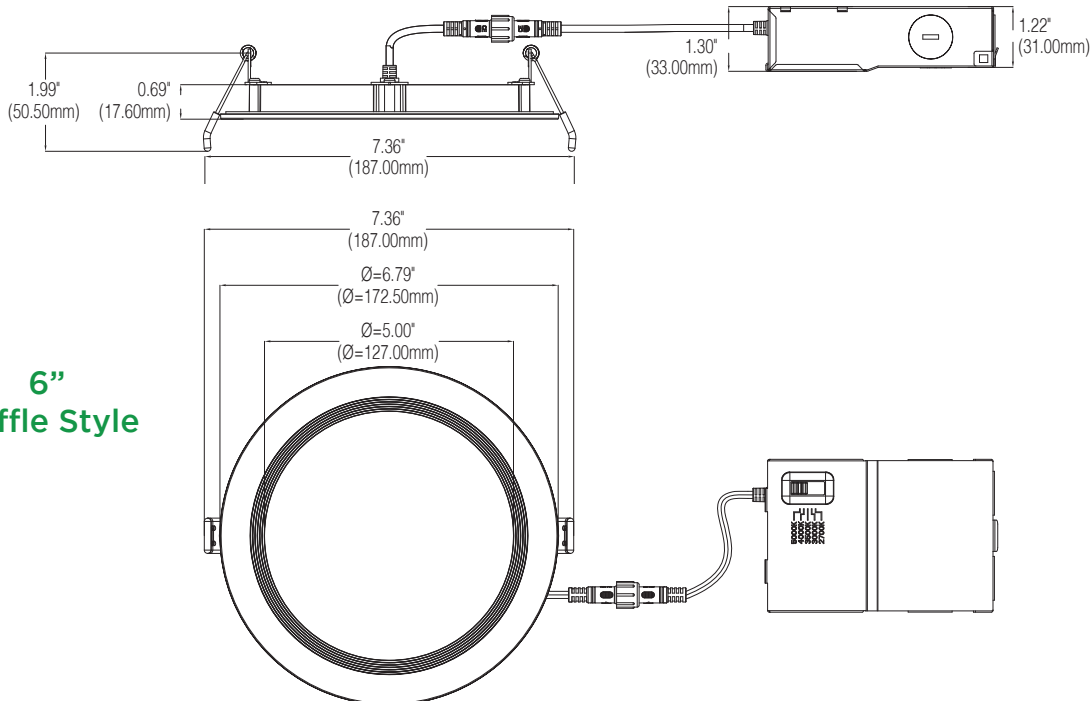

SLIM SMOOTH/BAFFLE ROUND DOWNLIGHT *SSRD & SBRD Series*

Dimensions:

4" Smooth Style

4" Baffle Style

SLIM SMOOTH/BAFFLE ROUND DOWNLIGHT *SSRD & SBRD Series*

Dimensions:

6"

6" Smooth Style

6" Baffle Style

SLIM SMOOTH/BAFFLE ROUND DOWNLIGHT *SSRD & SBRD Series*

Dimensions:

8"

8" Smooth Style

8" Baffle Style