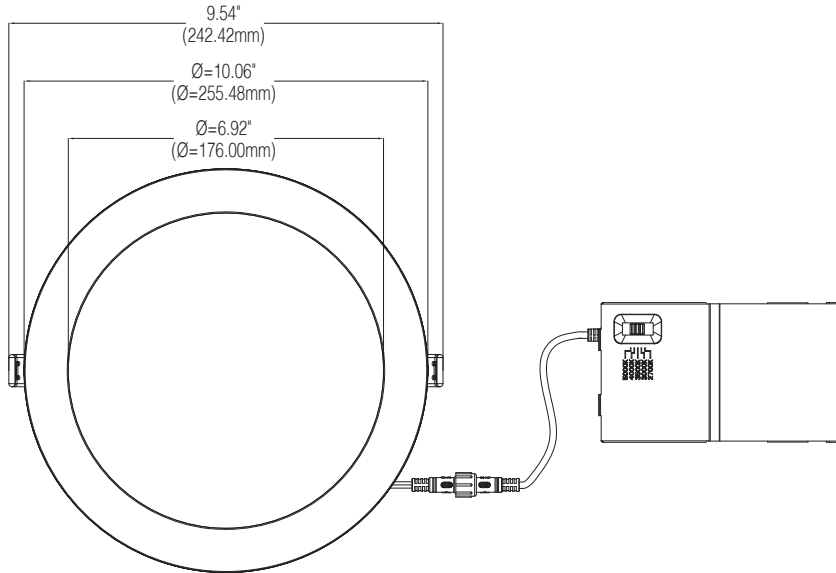

SLIM SMOOTH/BAFFLE ROUND DOWNLIGHT *SSRD & SBRD Series*

Dimensions:

4" Smooth Style

4" Baffle Style

SLIM SMOOTH/BAFFLE ROUND DOWNLIGHT *SSRD & SBRD Series*

Dimensions:

6"

6" Smooth Style

6" Baffle Style

SLIM SMOOTH/BAFFLE ROUND DOWNLIGHT *SSRD & SBRD Series*

Dimensions:

8"

8" Smooth Style

8" Baffle Style