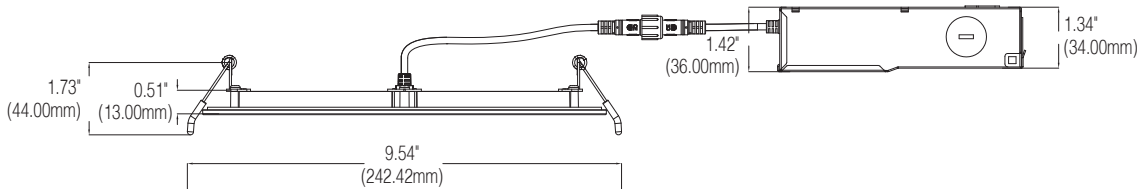

SLIM SMOOTH/BAFFLE ROUND DOWNLIGHT *SSRD & SBRD Series*

Dimensions:

4" Smooth Style

4" Baffle Style

SLIM SMOOTH/BAFFLE ROUND DOWNLIGHT *SSRD & SBRD Series*

Dimensions:

6"

6" Smooth Style

6" Baffle Style

SLIM SMOOTH/BAFFLE ROUND DOWNLIGHT *SSRD & SBRD Series*

Dimensions:

8"

8" Smooth Style

8" Baffle Style