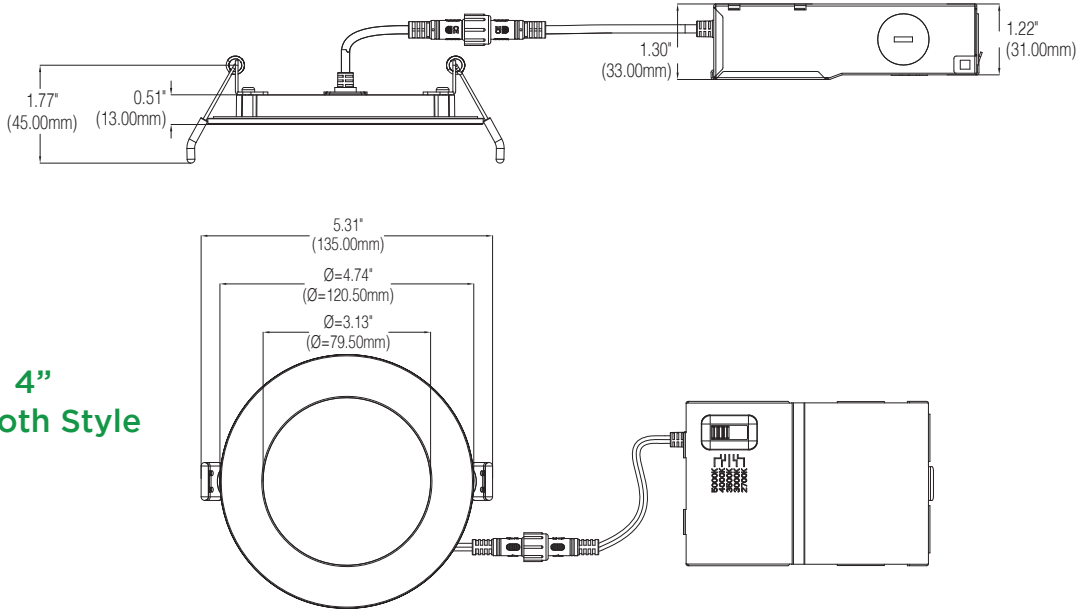

Accessories

ORDER CODE	MODEL NUMBER	DESCRIPTION	IMAGE
112240	SD-UNVTEMPLATE-2	SLIM DOWNLIGHT FAMILY, ROUGH IN TEMPLATE, UNIVERSAL ROUND 4 INCH, 6 INCH, 8 INCH - GEN 2	
109999	CDFK-4-10IN/2PK	COMMERCIAL DOWNLIGHT FRAME KIT, NEW CONSTRUCTION, 4", 6", 8" & 10" SIZE - 2 PACK	
100298	EBUUP15007N0100	EMERGENCY BATTERY BACK UP, 07W, 100-347V, FIELD INSTALLABLE	
112239	SDL-EXTCBL6-W	SLIM DOWNLIGHT EXTENSION CABLE, 6FT, WHITE	

SLIM SMOOTH/BAFFLE ROUND DOWNLIGHT *SSRD & SBRD Series*

Dimensions:

4" Smooth Style

4" Baffle Style

SLIM SMOOTH/BAFFLE ROUND DOWNLIGHT *SSRD & SBRD Series*

Dimensions:

6"

6" Smooth Style