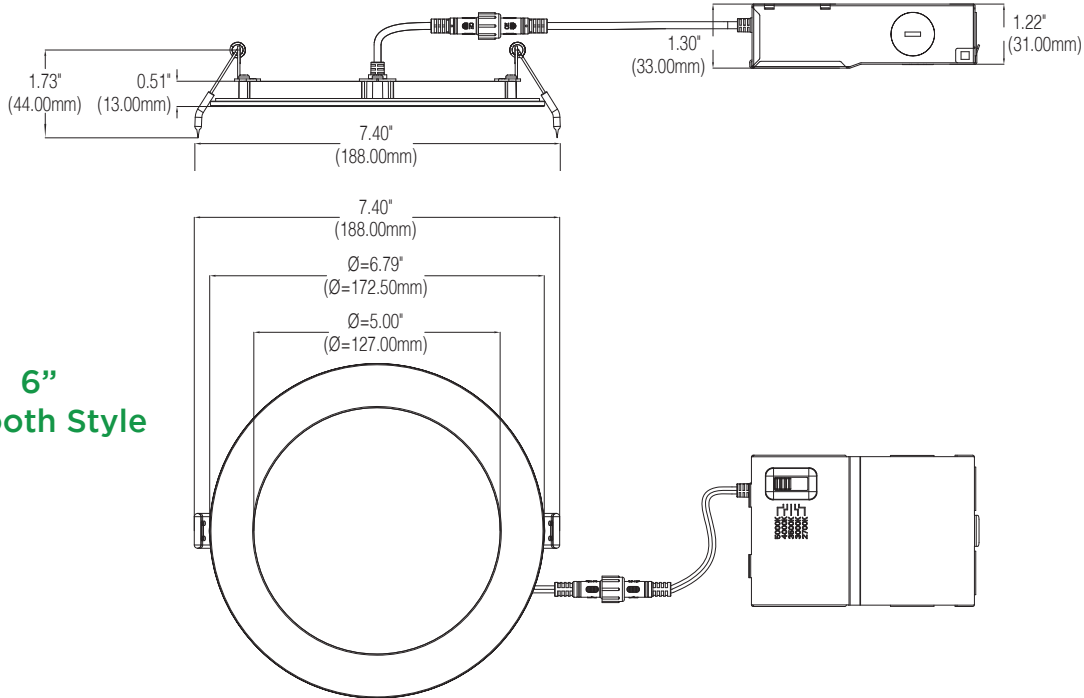

SLIM SMOOTH/BAFFLE ROUND DOWNLIGHT *SSRD & SBRD Series*

Dimensions:

4" Smooth Style

4" Baffle Style

SLIM SMOOTH/BAFFLE ROUND DOWNLIGHT *SSRD & SBRD Series*

Dimensions:

6"

6" Smooth Style

6" Baffle Style

SLIM SMOOTH/BAFFLE ROUND DOWNLIGHT *SSRD & SBRD Series*

Dimensions:

8"

8" Smooth Style

8" Baffle Style