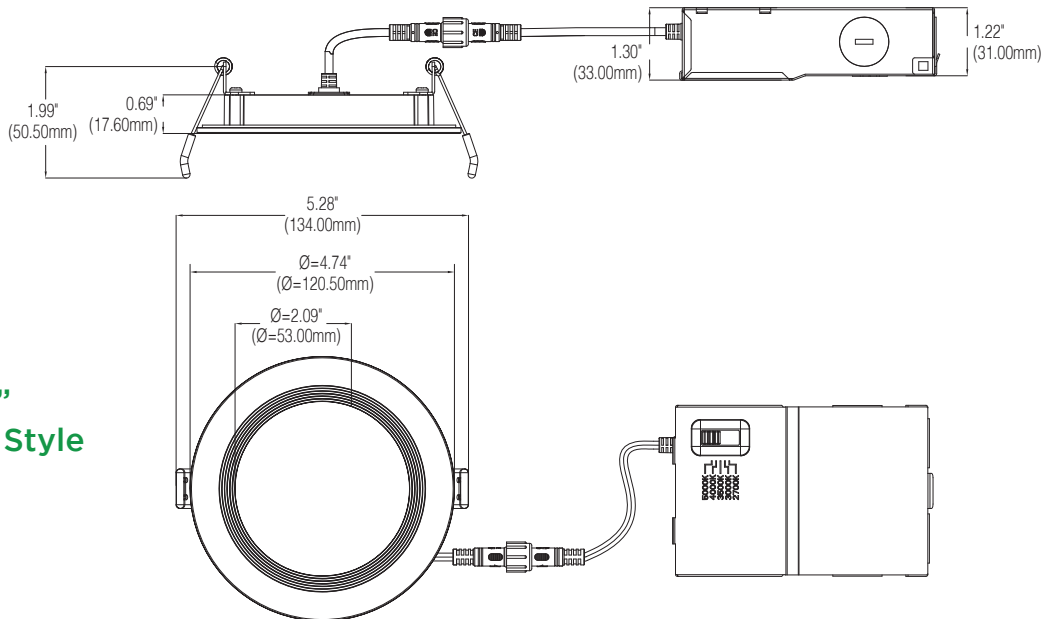

SLIM SMOOTH/BAFFLE ROUND DOWNLIGHT *SSRD & SBRD Series*

Dimensions:

4" Smooth Style

4" Baffle Style

SLIM SMOOTH/BAFFLE ROUND DOWNLIGHT *SSRD & SBRD Series*

Dimensions:

6"

6" Smooth Style