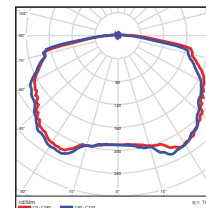

82 Watt
DLC Premium