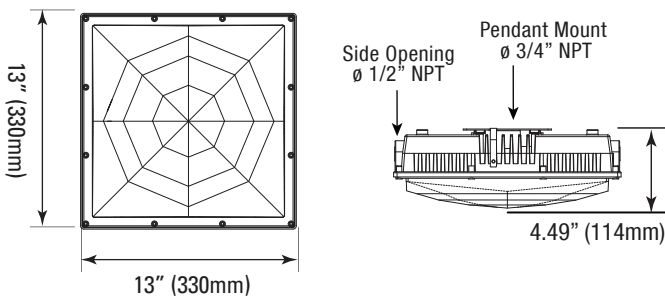

SLIM CANOPY LARGE 13" x 13"

CEILING & AREA LUMINAIRES

ORDERING

*P= Premium DLC / *S = Standard DLC

Watts (W)	Ordering Code	Description	CCT (K)	Lumens (Lm)	Equiv. Wattage (W)	Dim (V)	Size	IP65 Rated	DLC (S/P)
59	9426	FX13SCM60/840/BK	4000K	7,737	250	1-10V	13"x13"	•	P
59	9427	FX13SCM60/850/BK	5000K	7,890	250	1-10V	13"x13"	•	P
82	9428	FX13SCM85/840/BK	4000K	10,062	400	1-10V	13"x13"	•	P
82	9429	FX13SCM85/850/BK	5000K	10,259	400	1-10V	13"x13"	•	P
100	9430	FX13SCM100/840/BK	4000K	13,238	>400	1-10V	13"x13"	•	P
100	9431	FX13SCM100/850/BK	5000K	13,620	>400	1-10V	13"x13"	•	P
59	9245	LED-FXSCM60/50K/BK	5000K	7,910	250	1-10V	13"x13"	•	P
82	9248	LED-FXSCM85/40K/BK	4000K	10,062	400	1-10V	13"x13"	•	P
82	9249	LED-FXSCM85/50K/BK	5000K	10,259	400	1-10V	13"x13"	•	P
100	9211	LED-FXSCM100/40K/BK	4000K	12,795	>400	1-10V	13"x13"	•	P
100	9212	LED-FXSCM100/50K/BK	5000K	13,022	>400	1-10V	13"x13"	•	P

ACCESSORIES (Ordered Separately)

Emergency Driver

7334 BAEM15-48BC/MV-A
(Emergency Backup Driver 120-277V)

Beauty Plates

P10195 PLT-SCM/14X14/WH
(14"x14" Beauty Plate used with SCM)

P10196 PLT-SCM/24X24/WH
(24"x24" Beauty Plate used with SCM)

Surge Protection

P10389 SPD-L-10KV-277
(Surge Protection 10KV 120-277V)

P10390 SPD-L-20KV-277
(Surge Protection 20KV 120-277V)

Motion Sensor

P10234 SEN-MC605V-D
(Built-In Motion Sensor 120-277V)

DIMENSIONS

59W 8.45-lbs
82W 8.45-lbs
100W 11.00-lbs

PHOTOMETRICS CHART

PACKAGE

Case Qty 1 pc