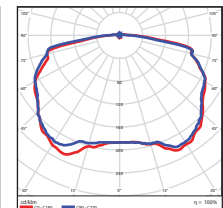

100 Watt
DLC Premium