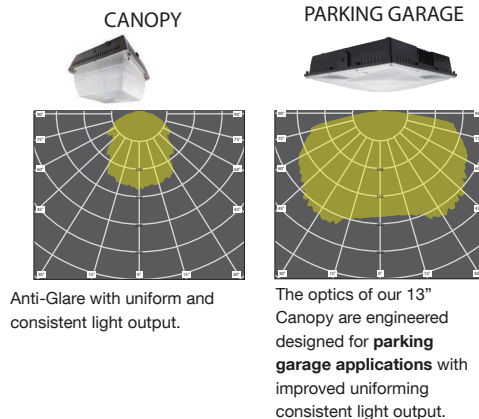

SCM SLIM CANOPY LARGE 13" x 13"

PROJECT: _____

SCHEDULE: _____ DATE: _____

PREPARE BY: _____

NOTES: _____

DESCRIPTION

naturaLED® slim canopy large is DLC Premium listed and ETL with a rating of IP65. Aesthetically pleasing construction, low-profile design with die-cast aluminum housing and shatter-resistant polycarbonate prismatic lens. Dustproof, sealed structure, 1/2" NPT threaded conduit entrances on each side. This fixture comes with optional motion sensor providing: step dimming, area sensitivity, standby time and on/off. The canopy supports both pendant mounting and direct surface mounting ceiling and wall. The Slim Canopy fixture can be Pendant Mounted and accepts a 3/4" NPT threaded and can be mounted to multiple types of J-boxes.

APPLICATIONS

Warehouses, Parking Garages, Offices, Factories, Hospitals, Hotels

FEATURES

- DLC Premium Qualified
- IP65 Rated
- ETL Listed
- ColorTemp: 4000K, 5000K
- Dimmable: 1-10V
- Input line voltage: 120-277V
- CRI: 80
- Powerfactor >0.9
- Surge Protection: 4KV
- Beam Angle: 160°
- Material: aluminum die-cast
- Shatter-resistant polycarbonate lens
- Operating temperature: - 40°F - 122°F
- 5 Year Warranty
- Finish: Black
- Optional for Purchase: Emergency Driver, Motion Sensor, Beauty Plate

DISTRIBUTION PATTERN

Rated Life 50,000 Hours
Warranty 5 Years

ACCESSORIES

- Beauty Plate
- Emergency Driver
- Motion Sensor
- Surge Protection

SAMPLE NUMBER FX13SCM60/840/BK

FAMILY	SIZE	SERIES	WATTAGE	CRI/COLOR TEMP	COLOR
FX Fixture	13 13-inch	SCM Slim Canopy	60 60 Watt	840 CRI 80 4000K	BK Black