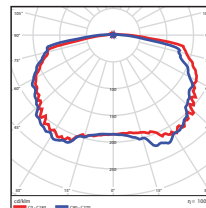

PHOTOMETRICS CHART

59 Watt
DLC Premium