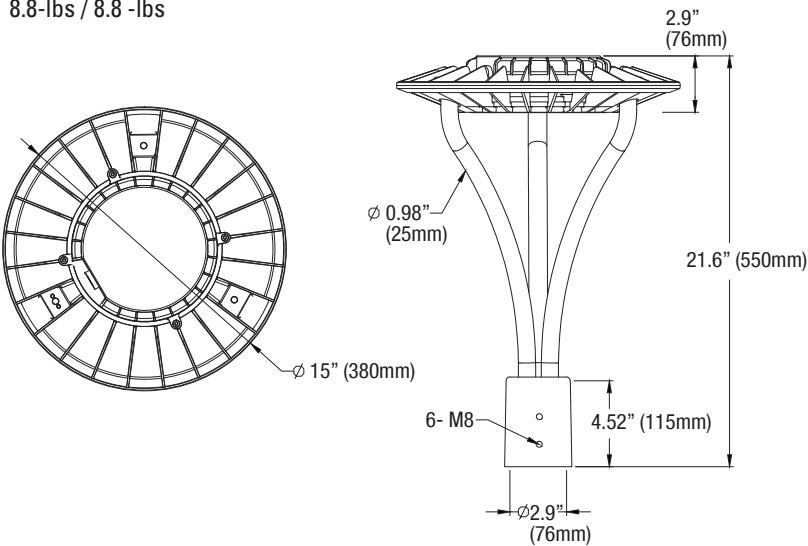

ACCESSORIES (Ordered Separately)

Surge Protector 10KV
P10389 SPD-L-10KV-277
(10KV Surge protector/ 120-277V)

Surge Protector 20KV
P10390 SPD-L-20KV-277
(20KV Surge protector/ 120-277V)

DIMENSIONS

34W / 100W
8.8-lbs / 8.8 -lbs

PHOTOMETRICS CHART

34 Watt

	Illuminance at a Distance	
	Center Beam fc	Beam Width
2.5R	320 fc	6.7 ft
5.0R	79.9 fc	13.4 ft
7.5R	35.5 fc	20.1 ft
10.0R	20.0 fc	26.8 ft
12.5R	12.8 fc	33.5 ft
15.0R	8.88 fc	40.2 ft

■ Vert. Spread: 106.5°
■ Horiz. Spread: 106.5°

100 Watt

	Illuminance at a Distance	
	Center Beam fc	Beam Width
2.5R	808 fc	6.7 ft
5.0R	202 fc	13.4 ft
7.5R	89.8 fc	20.1 ft
10.0R	50.5 fc	26.8 ft
12.5R	32.3 fc	33.5 ft
15.0R	22.4 fc	40.2 ft