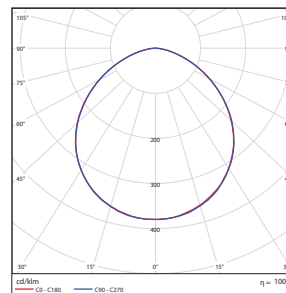

ACCESSORIES (Ordered Separately)

Surge Protector 10KV
P10389 SPD-L-10KV-277
(10KV Surge protector/ 120-277V)

Surge Protector 20KV
P10390 SPD-L-20KV-277
(20KV Surge protector/ 120-277V)

DIMENSIONS

34W / 100W
8.8-lbs / 8.8 -lbs

PHOTOMETRICS CHART

34 Watt

	Illuminance at a Distance	
	Center Beam fc	Beam Width
2.5R	320 fc	6.7 ft
5.0R	79.9 fc	13.4 ft
7.5R	35.5 fc	20.1 ft
10.0R	20.0 fc	26.8 ft
12.5R	12.8 fc	33.5 ft
15.0R	8.88 fc	40.2 ft

■ Vert. Spread: 106.5°
■ Horiz. Spread: 106.5°

100 Watt

	Illuminance at a Distance	
	Center Beam fc	Beam Width
2.5R	808 fc	6.7 ft
5.0R	202 fc	13.4 ft
7.5R	89.8 fc	20.1 ft
10.0R	50.5 fc	26.8 ft
12.5R	32.3 fc	33.5 ft
15.0R	22.4 fc	40.2 ft