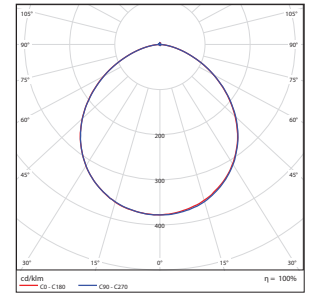

PHOTOMETRICS CHART

34 Watt

	Illuminance at a Distance	
	Center Beam fc	Beam Width
2.5R	320 fc	6.7 ft
5.0R	79.9 fc	13.4 ft
7.5R	35.5 fc	20.1 ft
10.0R	20.0 fc	26.8 ft
12.5R	12.8 fc	33.5 ft
15.0R	8.88 fc	40.2 ft

■ Vert. Spread: 106.5°
■ Horiz. Spread: 106.5°

100 Watt

	Illuminance at a Distance	
	Center Beam fc	Beam Width
2.5R	808 fc	6.7 ft
5.0R	202 fc	13.4 ft
7.5R	89.8 fc	20.1 ft
10.0R	50.5 fc	26.8 ft
12.5R	32.3 fc	33.5 ft
15.0R	22.4 fc	40.2 ft