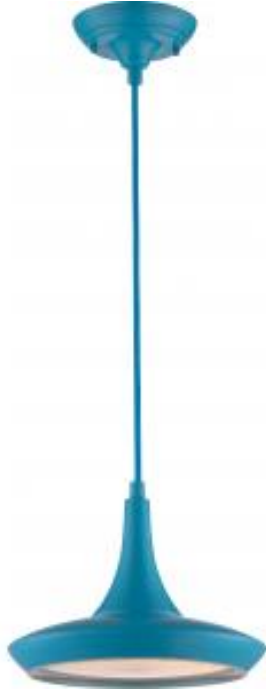

Project Name

Location

Prepared By

NUVO 62-444

FANTOM LED PENDNT W/RAYON WIRE

Notes

[www] 06-27-2021 00:19:09

General

| | |
|---------------------------|--------------|
| Status | Active |
| Collection | Fantom |
| Finish | Blue |
| Wattage | 20W |
| Style | Transitional |
| CCT (Kelvin) | 3000 |
| Color Temperature | Warm White |
| Width (in.) | 10.50 |
| Height (in.) | 8.00 |
| Indoor or Outdoor Fixture | Indoor |

Specifications

| | |
|--------------------|--|
| Technology | LED |
| CRI | 82 |
| Lumen Output | 1420L |
| Rated Hours | 30000 |
| Voltage | 120V |
| Dimmable | Yes-Dimmable |
| Recommended Dimmer | Forward Phase or Reverse Phase or Phase Selectable |
| Weight (lb.) | 3.50 |
| Fixture Material | Glass / Metal |
| Fixture Type | Pendant |