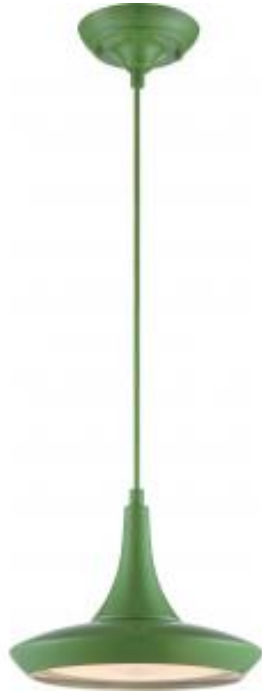

## NUVO 62-445

FANTOM LED PENDNT W/RAYON WIRE

### General

Status	Active
Collection	Fantom
Finish	Green
Wattage	18W
Style	Transitional
CCT (Kelvin)	2700
Color Temperature	Warm White
Width (in.)	10.50
Height (in.)	8.00
Indoor or Outdoor Fixture	Indoor

### Specifications

Technology	LED
CRI	84
Lumen Output	1420L
Voltage	120V
Dimmable	Yes-Dimmable
Recommended Dimmer	Forward Phase or Reverse Phase or Phase Selectable
Weight (lb.)	3.50
Fixture Material	Glass / Metal
Fixture Type	Pendant

### Dimensions

Back Plate or Canopy Height (in.)	1.8
Back Plate or Canopy Diameter (in.)	5.35