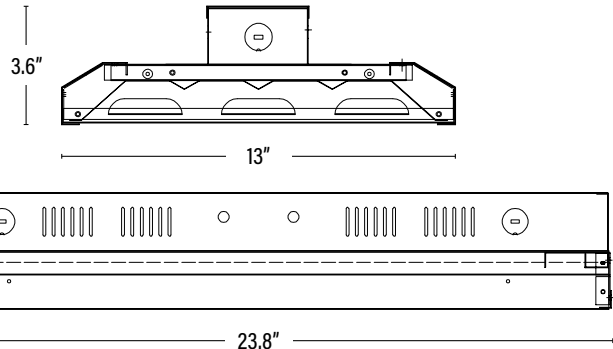

PERFORMANCE DATA

Item#: **55506**
LED TONE-SELECT™ 2' LINEAR HIGH BAY

ITEM INFORMATION

DIMENSIONS (Inches)

Length	23.8"
Width	13"
Height	3.6"
Net Weight (Lbs)	10.1
Chain Length	41.34" (2 ea.)

SUPPORTING DOCUMENTS (Grey = not available at this time.)

Product Sheet	VIEW
Install Instructions	VIEW
IES Download from Web Item	VIEW
LM79	VIEW
LM80	VIEW

PACKAGING

		UPC	DIMENSIONS (LxWxH)	GROSS WEIGHT (Lbs)
Master Carton	1	811768022933	--	--
Country of Origin	China			
HS Tariff	9405.10.6020			