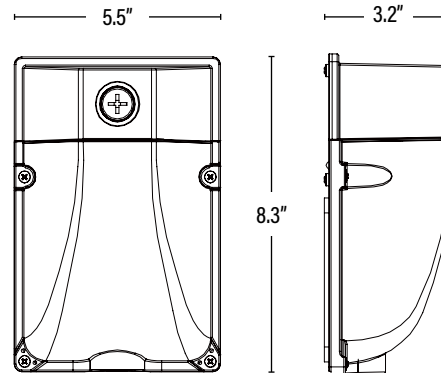

Item#: **83685**
LED MINI WALL PACK

DIMENSIONS (Inches)

Length	8.3"
Width	5.5"
Height	3.2"
Net Weight (Lbs)	--

SUPPORTING DOCUMENTS (Grey = not available at this time.)

Product Sheet	VIEW
Install Instructions	VIEW
IES Download from Web Item	VIEW
LM79	VIEW
LM80	VIEW

PACKAGING

		UPC	DIMENSIONS (LxWxH)	GROSS WEIGHT (Lbs)
Master Carton	8	811768021073	5.6" x 3.9" x 8.5"	14.8
Individual Box	1	10811768021070	--	1.9
Country of Origin	China			
HS Tariff	--			

ORDERING Qualification Model # MWP-12-[D,P]-40K