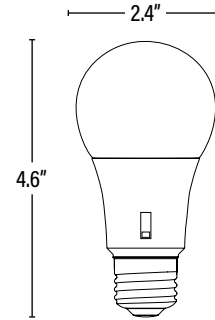

Item#: **91864**  
**LED TONE-SELECT™ A19 LAMP**

ITEM INFORMATION

**DIMENSIONS** (Inches)

Length (MOL)	4.6"
Width/Diameter (MOD)	2.4"
Weight (Lbs)	--

**PACKAGING**

		UPC	DIMENSIONS (LxWxH)	GROSS WEIGHT (Lbs)
Master Carton	96	10811768026884	19.6" x 14.9" x 9.9"	--
Individual Box	1	811768026887	2.4" x 2.4" x 4.6"	--
Country of Origin	China			
HS Tariff	8539.50.0010			