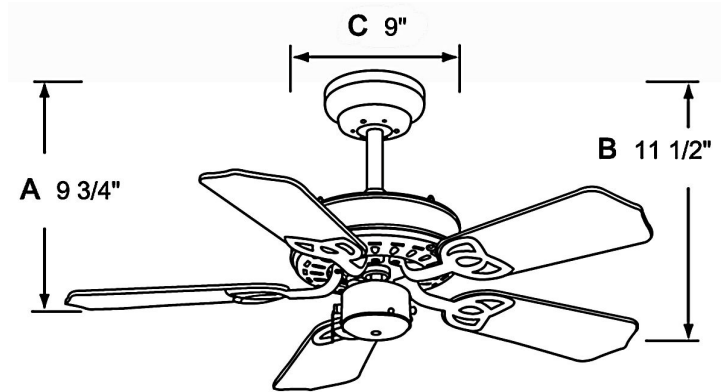

1053
120V

Catalog #:		Type
Project:		Date
Prepared by:		

Royal Knight, 5-Blade, 42" Sweep Builder Fan

5-Blade, 42" Sweep Builder Fan

DESCRIPTION

The Royal Knight, 42" Sweep Builder Fan is a timeless and reliable classic that compliments any interior aesthetic.

DESIGN FEATURES

Motor

- 3-Speed | Reversible
- AC Motor | 153 x 9 mm motor | 3 capacitors
- RPM: High: 217 Low: 88
- 3195 CFM | 47.41 W | Efficiency = 67.4
- 76" Lead wire | 4" down rod included

Blades

- 5-Blade, 42" sweep
- Blade Construction: MDF¹
- 12° pitch

Light Kit

- Light kit capable

Dimensions

11-1/2"	9"	9-3/4"
Height (lowest point)	Width (housing)	Height (top of blade)

Controls:

- Pull Chain Standard
- Optional Remote Control (sold separately) RC-10
- Optional Wall Control (sold separately) WC-4, WC-8, WC-13 and WC-16