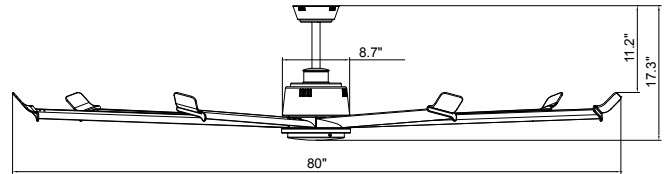

1080W-WC

120V

Catalog #:		Type
Project:		Date
Prepared by:		

Arctic 7-Blade, 80" Sweep, Energy Star 4.0, Wet Listed

Arctic 7-Blade, 80" Sweep

DESCRIPTION

The Arctic 1080W wet-listed fan has a sleek and modern silhouette that features an energy-efficient DC motor and a stunning 80" blade sweep. This design is made to move a large amount of air for commercial, industrial or larger residential spaces.

DESIGN FEATURES

Motor

- 5 speed | Reversible
- DC Motor | 181 x 17 mm motor
- RPM: High: 101 Low: 61
- 11274 CFM | 46.94 W | Efficiency = 242.3
- 76" Lead wire | 8" & 24" down rods included

Blades

- 7-Blade, 80" sweep
- Blade Construction: Aluminum
- 18° pitch

Downrods

- **ER36:** 36" long - white (WW), brushed nickel (BN) and oil rubbed bronze (OB)
- **ER48:** 48" long - white (WW), brushed pewter (BP) and oil rubbed bronze (OB)
- **ER60:** 60" long - white (WW), brushed pewter (BP) and oil rubbed bronze (OB)

Light Kit

- Light Kit Capable

Dimensions

17-1/4"	8-3/4"	11-1/4"
Height (lowest point)	Width (housing)	Height (top of blade)

Controls

- Wall Control Included (indoor mount only) WCR-80
- Optional Remote Control (sold separately; indoor only use) RC-7 Remote Only