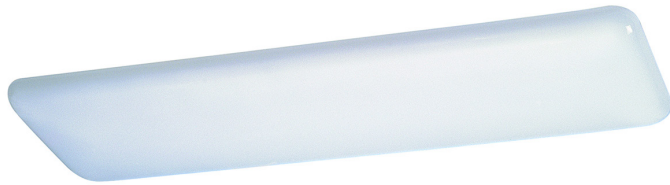

4105-40 Series

120/277V

Catalog #:		Type
Project:		Date
Prepared by:		

4' LED Cloud

4' LED Cloud

DESCRIPTION

This LED 4' linear cloud or puff fixture utilizes a contemporary acrylic lens that evenly distributes light into both residential and commercial applications. It is easy-to-install and offers maintenance free LEDs making it the perfect design to brighten any area.

DESIGN FEATURES

Construction

- Heavy-duty steel construction
- Dimensions: 51-1/2" L x 11-1/2" W x 4" D

Electrical

- 120/277V
- 50,000 hour projected life
- 35W | 2800Lm | 80Lm/W
- Available in 4000K
- Power Factor: 0.99
- CRI 81
- Damp listed

Installation

- Ceiling mount

Lens

- White Acrylic
- Glass Replacement ID: 4105L

Finish

- White

Certifications

- cETLus certified
- Energy Star listed
- FCC Rated
- 5 year limited warranty

ORDERING

Example: 4105-40-WW

Model #	Finish	
4105-40		
4105-40	WW	: White