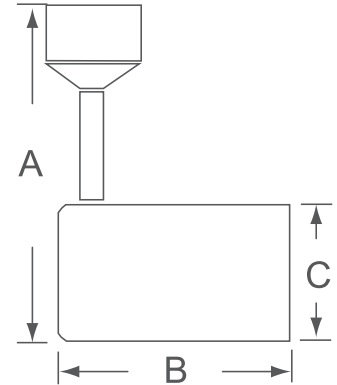

7554

120V

Catalog #:		Type
Project:		Date
Prepared by:		

LED Track Heads

Dimmable

DESCRIPTION

Clean and cool, simple attractive aesthetics with functionality providing an abundance of light for your interior space. The mini confined heads and universal lamp holders provide compact, flexible lighting and is ideal for commercial, residential, hospitality, and retail.

DESIGN FEATURES

Construction

- Durable Metal fixture w/ aluminum heat sink with acrylic lens
- 38° beam angle

Electrical

- Operating voltage 120V
- Operating temperature 32°F (0°C) to 122°F (50°C)
- Dimmable TRIAC, 15-100%
- 8W | 650lms | 81.25lms/W
- CRI 90
- 50,000 hour projected life
- Available in 3000K

Dimensions (LxWxH)

- 4-1/2" x 2-3/4" x 2-1/4"

Certifications

- cETLus listed
- 5 year limited warranty

ORDERING

Example: 7554BK

Model	Finish	
7554		
7554	BA	Brushed Aluminum
	BK	Black
	WH	White

TEL: 800.937.6925 | Fax: 800.207.9509 | www.rplighting.com