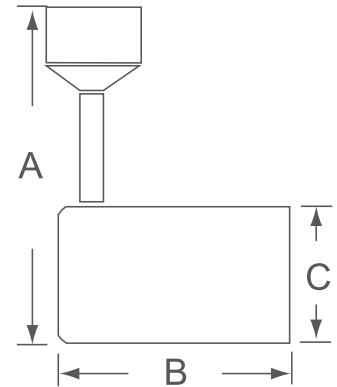

7575

120V

Catalog #:		Type
Project:		Date
Prepared by:		

LED Track Heads

Dimmable

DESCRIPTION

Clean and cool, simple attractive aesthetics with functionality providing an abundance of light for your interior space. The mini confined heads and universal lamp holders provide compact, flexible lighting and is ideal for commercial, residential, hospitality, and retail.

DESIGN FEATURES

Construction

- Durable Metal fixture w/ aluminum heat sink with acrylic lens
- 38° beam angle

Electrical

- Operating voltage 120V
- Operating temperature 32°F (0°C) to 122°F (50°C)
- Dimmable TRIAC, 15-100%
- 11W | 730lms | 66.36lms/W
- CRI 90
- 50,000 hour projected life
- Available in 3000K

Dimensions (LxWxH)

- 4-1/4" x 4-1/4" x 3-1/4"

Certifications

- cETLus listed
- 5 year limited warranty

ORDERING

Example: 7575BK

Model	Finish	
7575		
7575	BA	Brushed Aluminum
	BK	Black
	WH	White

TEL: 800.937.6925 | Fax: 800.207.9509 | www.rplighting.com