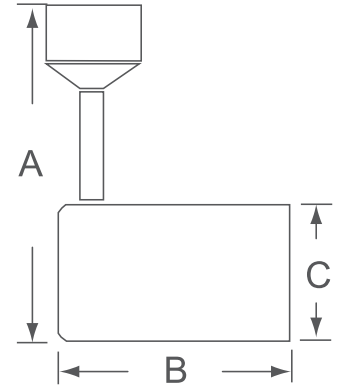

7576

120V

Catalog #:		Type
Project:		Date
Prepared by:		

LED Track Heads

Dimmable

DESCRIPTION

Clean and cool, simple attractive aesthetics with functionality providing an abundance of light for your interior space. The mini confined heads and universal lamp holders provide compact, flexible lighting and is ideal for commercial, residential, hospitality, and retail.

DESIGN FEATURES

Construction

- Durable Metal fixture w/ aluminum heat sink with acrylic lens
- 38° beam angle

Electrical

- Operating voltage 120V
- Operating temperature 32°F (0°C) to 122°F (50°C)
- Dimmable TRIAC, 15-100%
- 15W | 900lms | 60lms/W
- CRI 90
- 50,000 hour projected life
- Available in 3000K

Dimensions (LxWxH)

- 4" x 6-7/8" x 5-3/8"

Certifications

- cETLus listed
- 5 year limited warranty

ORDERING

Example: 7576BK

Model	Finish	
7576		
7576	BA	Brushed Aluminum
	BK	Black
	WH	White

TEL: 800.937.6925 | Fax: 800.207.9509 | www.rplighting.com