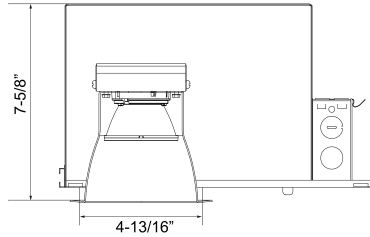

8120HIC

120V-277V Universal Voltage

Catalog #:		Type
Project:		Date
Prepared by:		

4" LED IC Airtight Frame-In