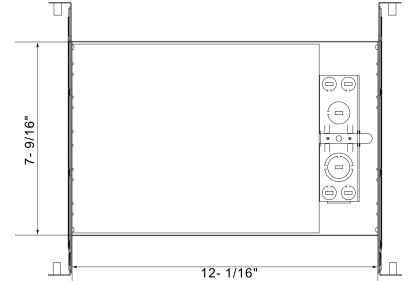

8120HIC

120V-277V Universal Voltage

Catalog #:		Type
Project:		Date
Prepared by:		

4" LED IC Airtight Frame-In