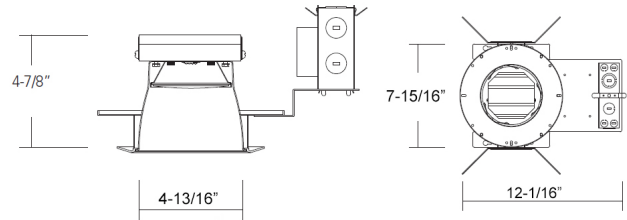

8121H

120V-277V

Catalog #:		Type
Project:		Date
Prepared by:		

4" LED Architectural Housing

DESCRIPTION

An ideal solution for efficiency, safety, and flexible design aesthetics. The 8121H housing and available trims offer balance, power, and efficiency to bring you the options needed to complete a variety of high-end residential, multi-family, or commercial projects with a reliable and modern LED down light solution.

DESIGN FEATURES

Electrical

- 120V-277V Universal Voltage
- Housing Output Options:
  - 14W | 1150 lms (delivered)
  - 23W | 1950 lms (delivered)
- 3000K | 3500K | 4000K
- 80 CRI | 50,000 hour projected life
- Dimmable TRIAC, ELV, and 0-10V DC dimming

Housing

- Sturdy aluminum construction
- Suitable for use in new construction applications
- 4-7/8" overall height with trim for use in 2" x 6" joist construction
- Junction Box listed for through branch circuit wiring with (5) 3/4" knockouts and easy opening access plate

Available Trims

- 8590HZ- Haze cone reflector
- 8586WH-Haze reflector with White Baffle
- 8687WH- Haze reflector with White Baffle with Lens; Wet Listed
- Beam angle 60°

Emergency (-EM) Option

- RP Lighting 4782EM emergency battery factory installed
- Emergency Battery Output = 9W
- Emergency Lumen Output = 9W x Fixture L/W

Certifications

- cCSAus Listed for damp location (wet trim available)
- Energy Star Listed
- LED Lamp: 5 Year Limited Warranty
- Other Components: 1 Year Limited Warranty

ORDERING GUIDE

Example: 8121H-14-40-EM

Model #	Wattage	CCT	Emergency
8121H			
8121H	-14 : 14W -23 : 23W	-30 : 3000K -35 : 3500K -40 : 4000K	blank : no EM option -EM : adds EM Battery Pack

TEL: 800.937.6925 | Fax: 800.207.9509 | www.rplighting.com

Specifications and dimensions subject to change without notice.

LED Lamp
Other Components

9/14/21 R3

RP LIGHTING · FANS