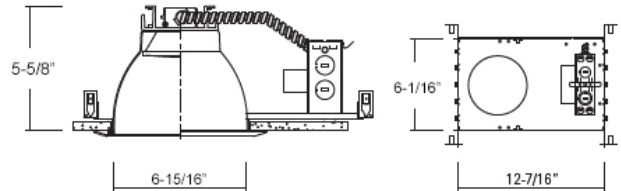

8122H

120V-277V Universal Voltage

Catalog #:		Type
Project:		Date
Prepared by:		

6" LED Frame-In

DESCRIPTION

An ideal solution for efficiency, safety, and flexible design aesthetics. The 8122H housing and available trims offer balance, power, and efficiency to bring you the options needed to complete a variety of high-end residential, multi-family, or commercial projects with a reliable and modern LED down light solution.

Housing

- Sturdy aluminum construction
- Suitable for use in new construction applications
- Junction Box listed for through branch circuit wiring with (5) 3/4" knockouts and easy opening access plate
- Heavy gauge captive bar hangers included for ceiling joist or suspended "T" construction
- Bar hangers are adjustable to 24" with 4 captive nails included