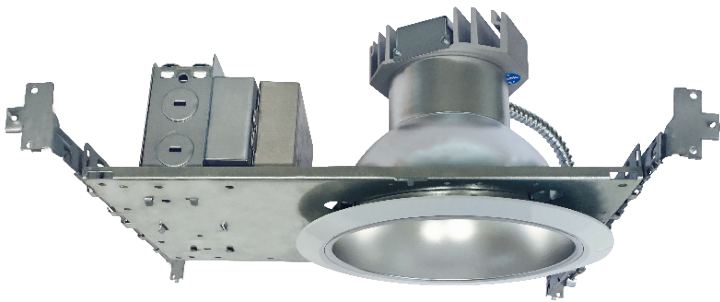

8122H

120V-277V Universal Voltage

Catalog #:		Type
Project:		Date
Prepared by:		

6" LED Frame-In

DESCRIPTION

An ideal solution for efficiency, safety, and flexible design aesthetics. The 8122H housing and available trims offer balance, power, and efficiency to bring you the options needed to complete a variety of high-end residential, multi-family, or commercial projects with a reliable and modern LED down light solution.

DESIGN FEATURES

Electrical

- 120V-277V Universal Voltage
- Housing Output Options:
 - 14W | 1150 lms (delivered)
 - 23W | 1950 lms (delivered)
 - 30W | 2720 lms (delivered)
 - 45W | 3640 lms (delivered)
- 3000K | 3500K | 4000K
- 80 CRI | 50,000 hour projected life
- Dimmable TRIAC, ELV, and 0-10V DC dimming

Housing

- Sturdy aluminum construction
- Suitable for use in new construction applications
- Junction Box listed for through branch circuit wiring with (5) 3/4" knockouts and easy opening access plate
- Heavy gauge captive bar hangers included for ceiling joist or suspended "T" construction
- Bar hangers are adjustable to 24" with 4 captive nails included

Available Trims

- 8651HZ - Haze cone reflector
- 8652WH - Haze reflector with White Baffle
- 8653WH - Haze reflector with White Baffle with Lens; Wet Listed

Emergency (-EM) Option

- RP Lighting 4782EM emergency battery factory installed
- Emergency Battery Output = 9W
- Emergency Lumen Output = 9W x Fixture L/W